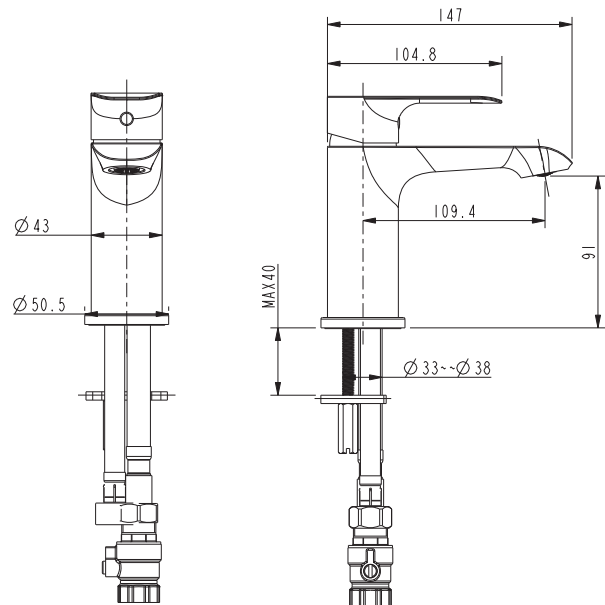

FORM TAPWARE

Adesso Form offers clean, minimalist lines with gentle curved profile. A beautiful solution for your bathroom and across three colour-ways including Chrome, Black and Gun Metal.

BASIN MIXER

(7)723118

FEATURES

- 5-year Warranty on Colour
- 35-year Warranty on Cartridge
- All Pressure
- Gun Metal
- 5-star Mains Pressure, 5-star Unequal Pressure