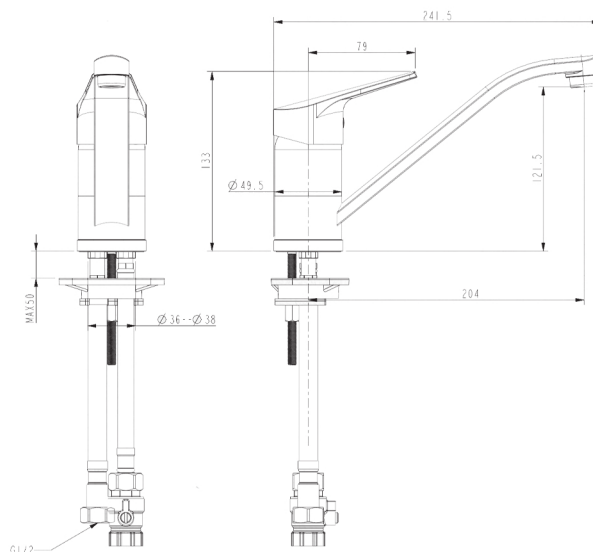

*Refer to www.raymor.co.nz for further details

WELS:

Low/Unequal Pressure - 5 STAR 5.5L/min
Mains Pressure - 5 STAR 5.5L/min

FINISHES:

CHROME

SPECIFICATIONS:

www.placemakers.co.nz

www.mico.co.nz