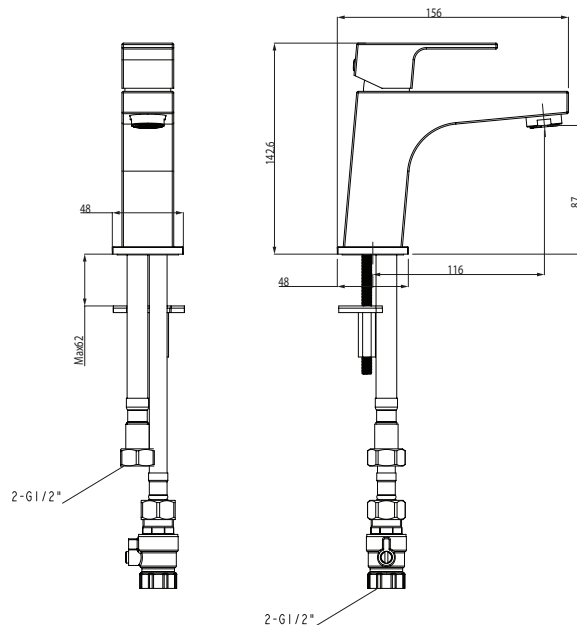

EDGE TAPWARE

Edge's square cut minimalist, modern European styling is suitable for all pressures (min 35kPa) and comes with a 30 year drip free warranty. The basin and sink mixers are made of solid brass, and the shower mixers are brass, with all tapware finished in chrome.

BASIN MIXER

(7)686618

FEATURES

- Made from solid Brass construction with a chrome finish
- Spout reach 116mm
- Suitable for all pressures, min 35kPa