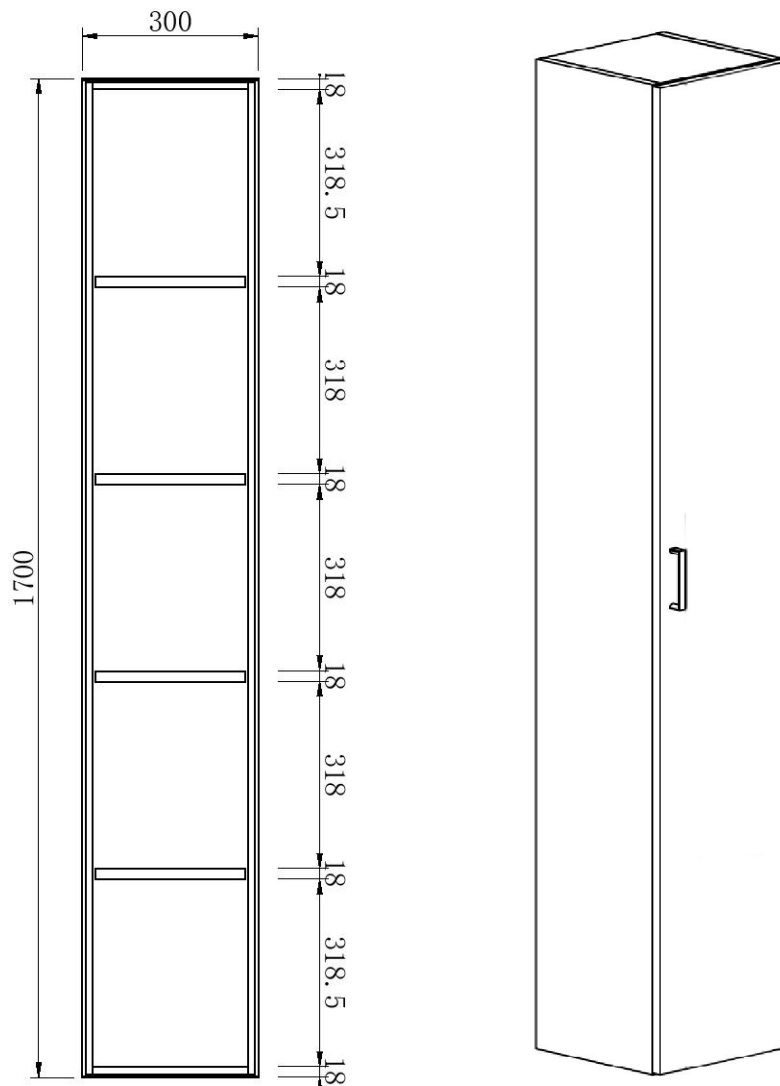

SPECIFICATION SHEET

**Modena 1700 Tower Station**

Product: Modena 1700 Slim Tower Station  
 Size: H1700 X W300 X D300  
 Material: Moisture resistant MRF  
 Colour / Code:

\*Disclaimer: Actual product colours may vary from colours shown on different monitor.