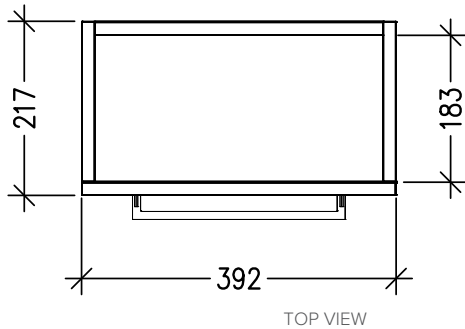

SPECIFICATION SHEET

Tivoli 400mm 1 Door Wall Vanity

Features

- Wall Hung
- 1 Door
- 50mm European Stonecast Basin
- Interchangeable Left or Right Basin
- Laminate Woodgrain & Solid Colours on MR Board
- Dimensions: H400 x W400 x D220
- Left or right hand hinge available

Technical Details

Note: All measurements shown are in millimetres. Sizes are nominal.

SPECIFICATION SHEET

Stonecast 400 Basin

European StoneCast

Code: TI400

H50 X W404 X D224