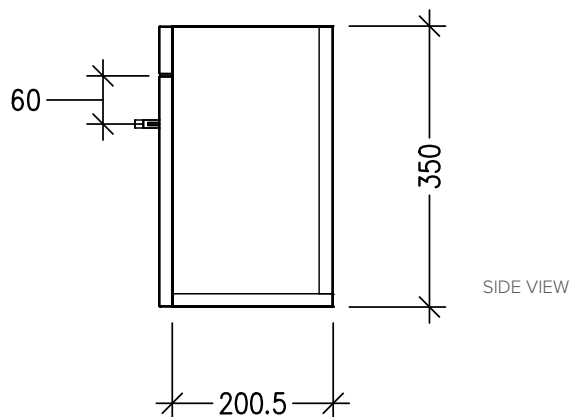

SPECIFICATION SHEET

Tivoli 400mm 1 Door Wall Vanity

Features

- Wall Hung
- 1 Door
- 50mm European Stonecast Basin
- Interchangeable Left or Right Basin
- Laminate Woodgrain & Solid Colours on MR Board
- Dimensions: H400 x W400 x D220
- Left or right hand hinge available

Technical Details

Note: All measurements shown are in millimetres. Sizes are nominal.

SPECIFICATION SHEET

Stonecast 400 Basin

European StoneCast

Code: TI400

H50 X W404 X D224