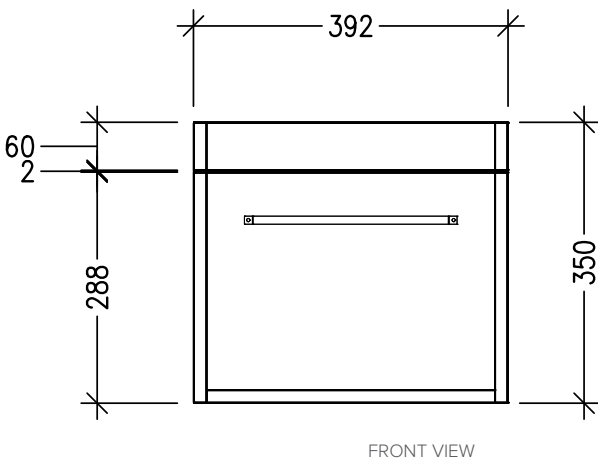

SPECIFICATION SHEET

Tivoli 400mm 1 Door Wall Vanity

Features

- Wall Hung
- 1 Door
- 50mm European Stonecast Basin
- Interchangeable Left or Right Basin
- Laminate Woodgrain & Solid Colours on MR Board
- Dimensions: H400 x W400 x D220
- Left or right hand hinge available

Technical Details

Note: All measurements shown are in millimetres. Sizes are nominal.

SPECIFICATION SHEET

Stonecast 400 Basin

European StoneCast

Code: TI400

H50 X W404 X D224