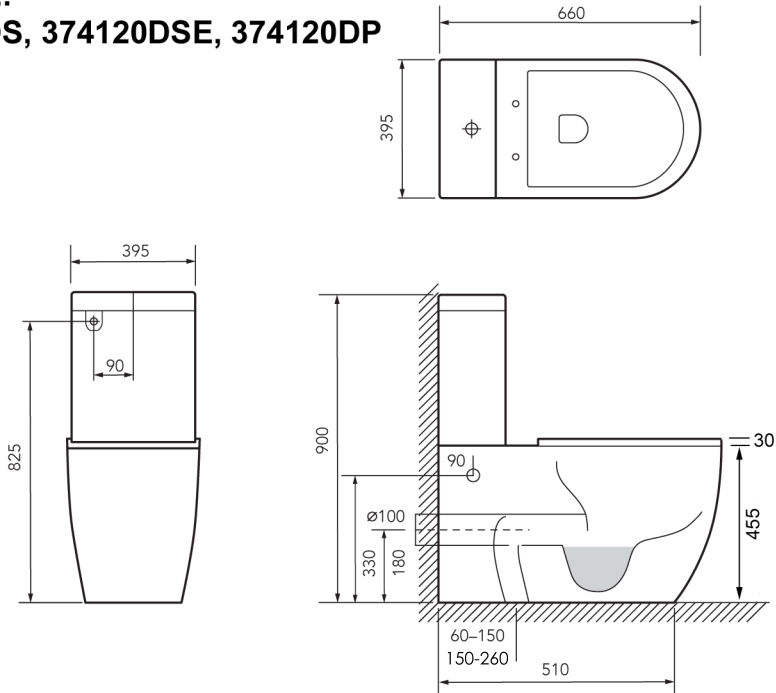

# HEIKO WALL FACED

**STANDARD:**

**374120S, 374120SE, 374120P**

**DELUXE:**

**374120DS, 374120DSE, 374120DP**

MEASUREMENTS SUBJECT TO MANUFACTURERS TOLERANCE