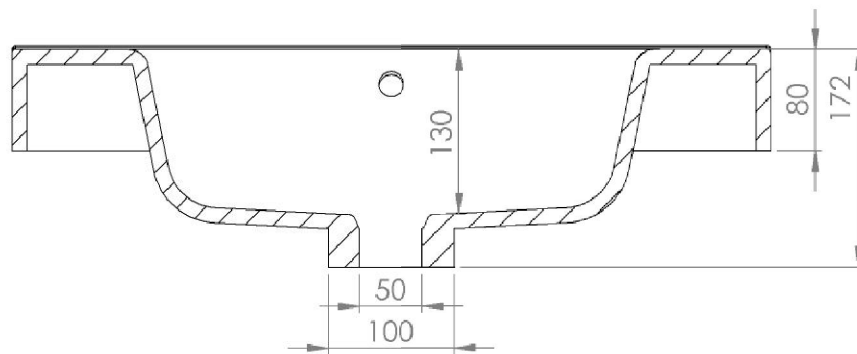

## Rakaia 600 Floor Standing Vanity

(see page 2 for the basin)

Product: Rakaia 600 Floor Standing Vanity  
Vanity Size: H880 X W600 X D320  
Cabinet Size: H800 X W590 X D315  
Material: Moisture resistant board MRF  
Colour / Code: 3700

SECTION A-A

Product:	Rakaia 600 Polymarble Basin
Code:	3719
Basin Size:	W600 (+3/-2) X D320 (+3/-2)
Material:	Polymarble

\*Disclaimer: Measurements are nominal. Tapware & Wastes are for display only.

© 2016 Newtech. All rights reserved.