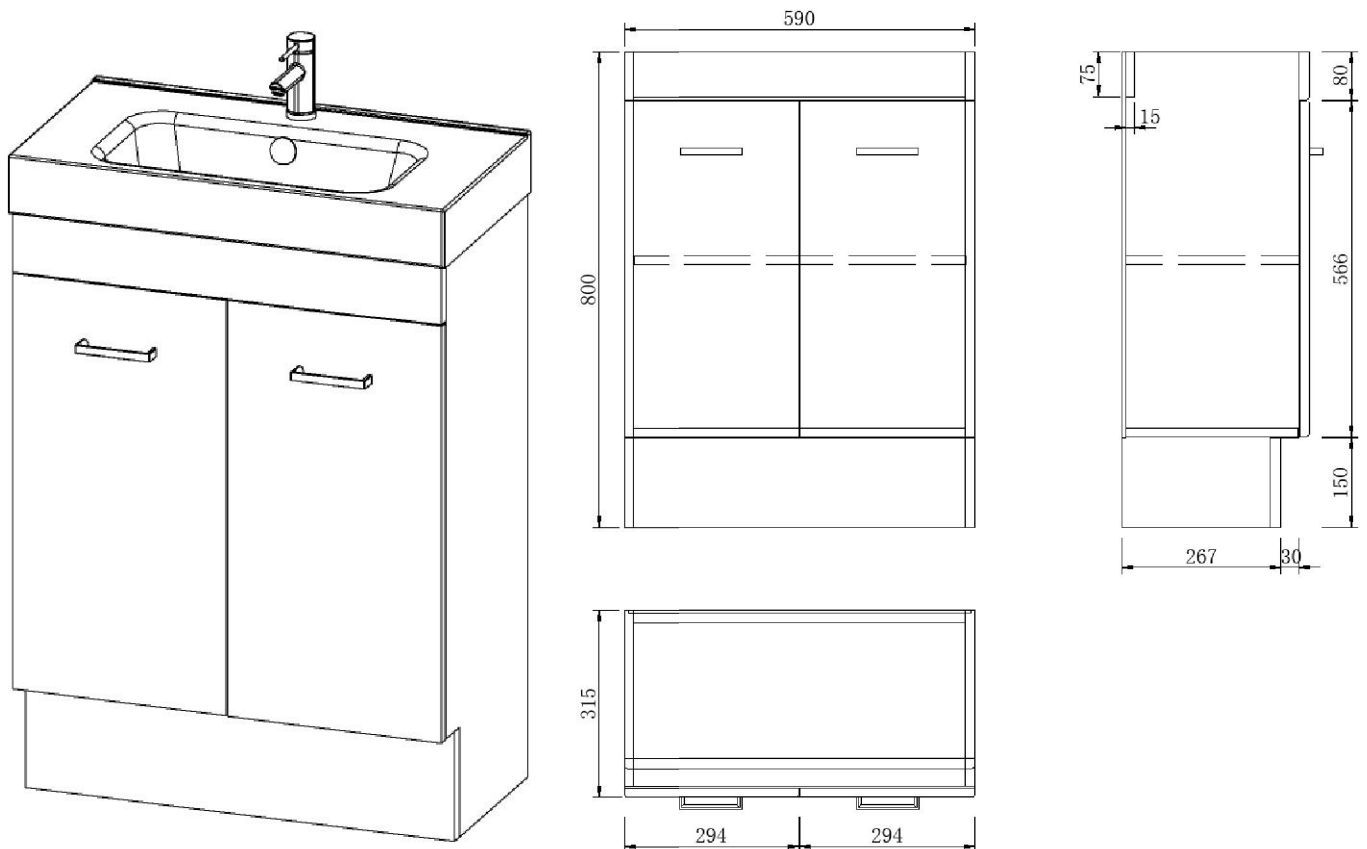

## Rakaia 600 Floor Standing Vanity

(see page 2 for the basin)

Product: Rakaia 600 Floor Standing Vanity  
Vanity Size: H880 X W600 X D320  
Cabinet Size: H800 X W590 X D315  
Material: Moisture resistant board MRF  
Colour / Code: 3700

SECTION A-A

Product:	Rakaia 600 Polymarble Basin
Code:	3719
Basin Size:	W600 (+3/-2) X D320 (+3/-2)
Material:	Polymarble

\*Disclaimer: Measurements are nominal. Tapware & Wastes are for display only.

© 2016 Newtech. All rights reserved.