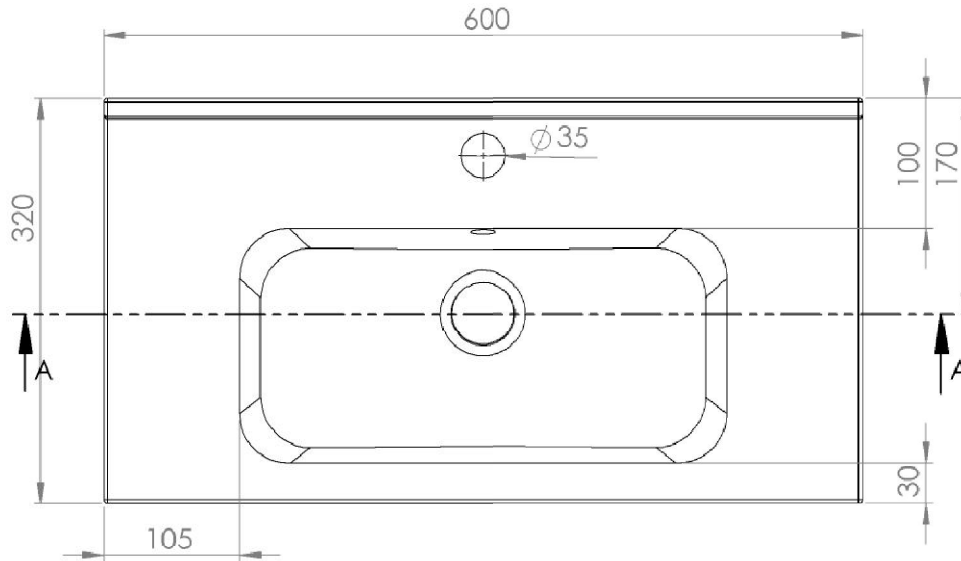

## Rakaia 600 Floor Standing Vanity

(see page 2 for the basin)

Product: Rakaia 600 Floor Standing Vanity  
Vanity Size: H880 X W600 X D320  
Cabinet Size: H800 X W590 X D315  
Material: Moisture resistant board MRF  
Colour / Code: 3700

SECTION A-A

Product:	Rakaia 600 Polymarble Basin
Code:	3719
Basin Size:	W600 (+3/-2) X D320 (+3/-2)
Material:	Polymarble

\*Disclaimer: Measurements are nominal. Tapware & Wastes are for display only.

© 2016 Newtech. All rights reserved.