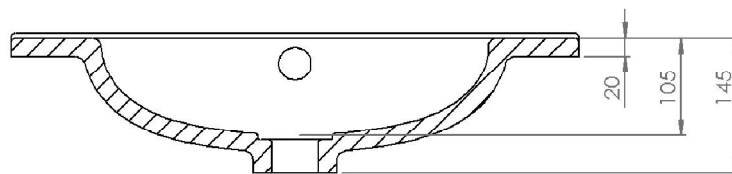

SPECIFICATION SHEET

Qube 600 Floor Standing Vanity

(see page 2 for the basin)

Product: Qube 600 Floor Standing Vanity
Vanity Size: H820 X W600 X D465
Cabinet Size: H800 X W590 X D455
Material: Moisture resistant MRF
Colour / Code: 3555 3550

Gloss
White

Wenge

*Disclaimer: Measurements are nominal. Tapware & Wastes are for display only.
Actual product colours may vary from colours shown on different monitor.

SPECIFICATION SHEET

Standard 600 Basin

Product: Standard 600 Basin
Code: 4215
Basin Size: W610 (±5) X D465
Material: Vitreous China

*Disclaimer: Measurements are nominal. Tapware & Wastes are for display only.

@ 2016 Newtech. All rights reserved.