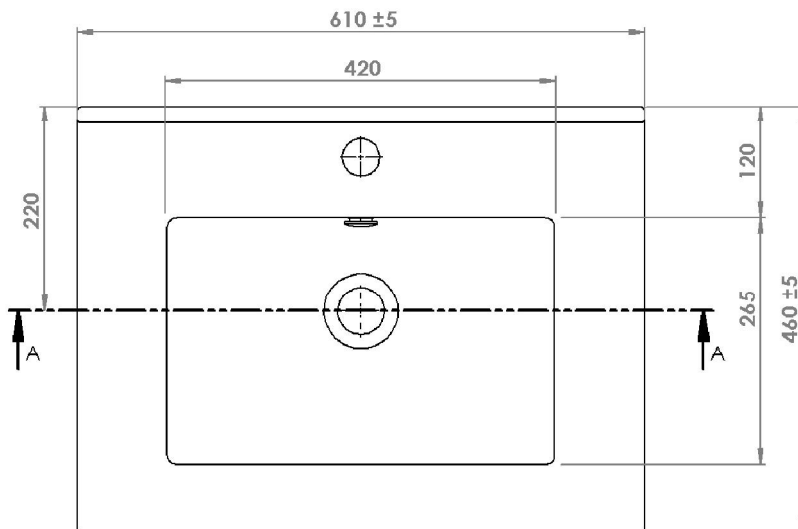

SPECIFICATION SHEET

Qube 600 Floor Standing Vanity

(see page 2 for the basin)

Product: Qube 600 Floor Standing Vanity
Vanity Size: H820 X W600 X D465
Cabinet Size: H800 X W590 X D455
Material: Moisture resistant MRF
Colour / Code: 3555 3550

Gloss
White

Wenge

*Disclaimer: Measurements are nominal. Tapware & Wastes are for display only.
Actual product colours may vary from colours shown on different monitor.

SPECIFICATION SHEET

Standard 600 Basin

Product: Standard 600 Basin
Code: 4215
Basin Size: W610 (±5) X D465
Material: Vitreous China

*Disclaimer: Measurements are nominal. Tapware & Wastes are for display only.

@ 2016 Newtech. All rights reserved.