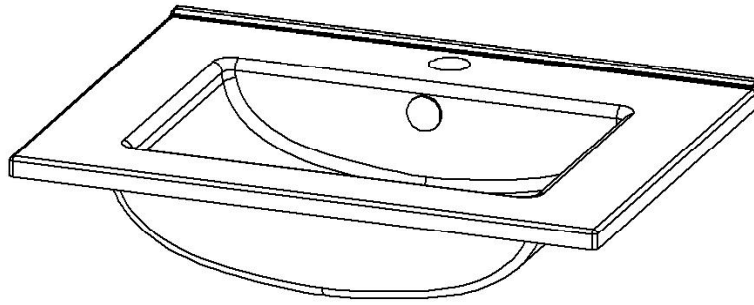

SPECIFICATION SHEET

Qube 600 Floor Standing Vanity

(see page 2 for the basin)

Product: Qube 600 Floor Standing Vanity
Vanity Size: H820 X W600 X D465
Cabinet Size: H800 X W590 X D455
Material: Moisture resistant MRF
Colour / Code: 3555 3550

Gloss
White

Wenge

*Disclaimer: Measurements are nominal. Tapware & Wastes are for display only.
Actual product colours may vary from colours shown on different monitor.

SPECIFICATION SHEET

Standard 600 Basin

Product: Standard 600 Basin
Code: 4215
Basin Size: W610 (±5) X D465
Material: Vitreous China

*Disclaimer: Measurements are nominal. Tapware & Wastes are for display only.

@ 2016 Newtech. All rights reserved.