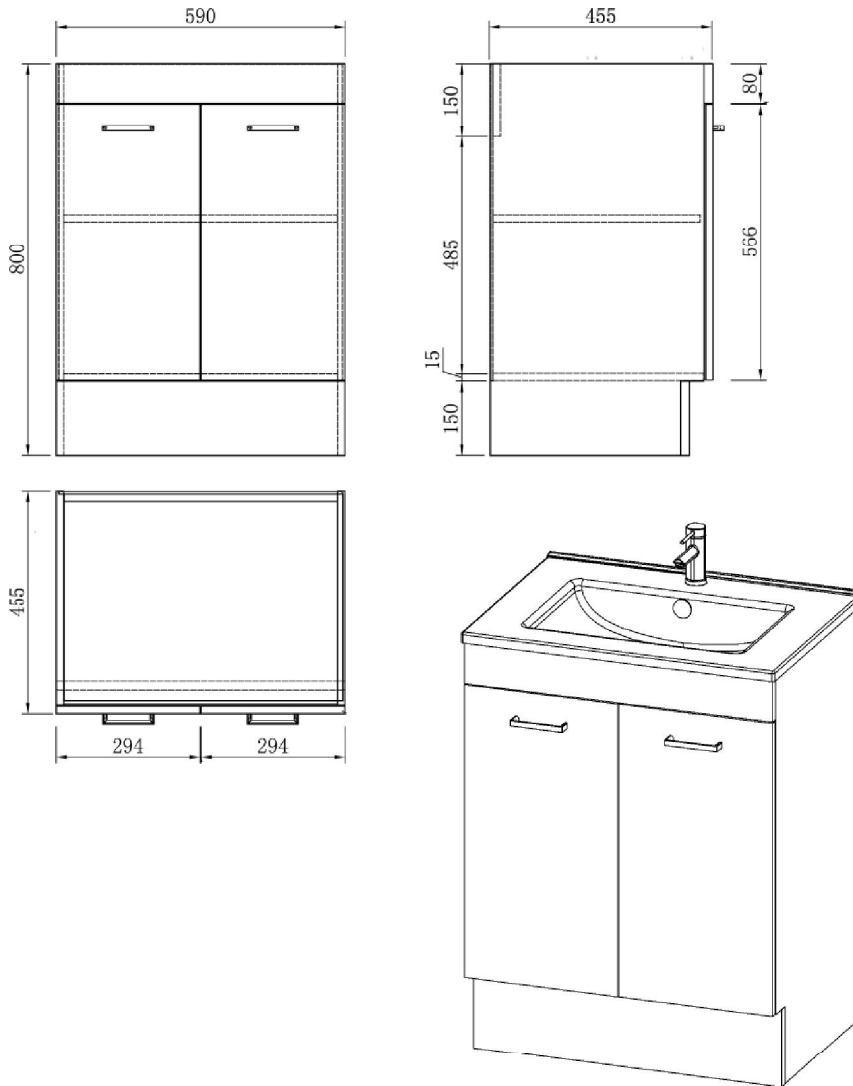

SPECIFICATION SHEET

Qube 600 Floor Standing Vanity

(see page 2 for the basin)

Product: Qube 600 Floor Standing Vanity
Vanity Size: H820 X W600 X D465
Cabinet Size: H800 X W590 X D455
Material: Moisture resistant MRF
Colour / Code: 3555 3550

Gloss
White

Wenge

*Disclaimer: Measurements are nominal. Tapware & Wastes are for display only.
Actual product colours may vary from colours shown on different monitor.

SPECIFICATION SHEET

Standard 600 Basin

Product: Standard 600 Basin
Code: 4215
Basin Size: W610 (±5) X D465
Material: Vitreous China

*Disclaimer: Measurements are nominal. Tapware & Wastes are for display only.

@ 2016 Newtech. All rights reserved.