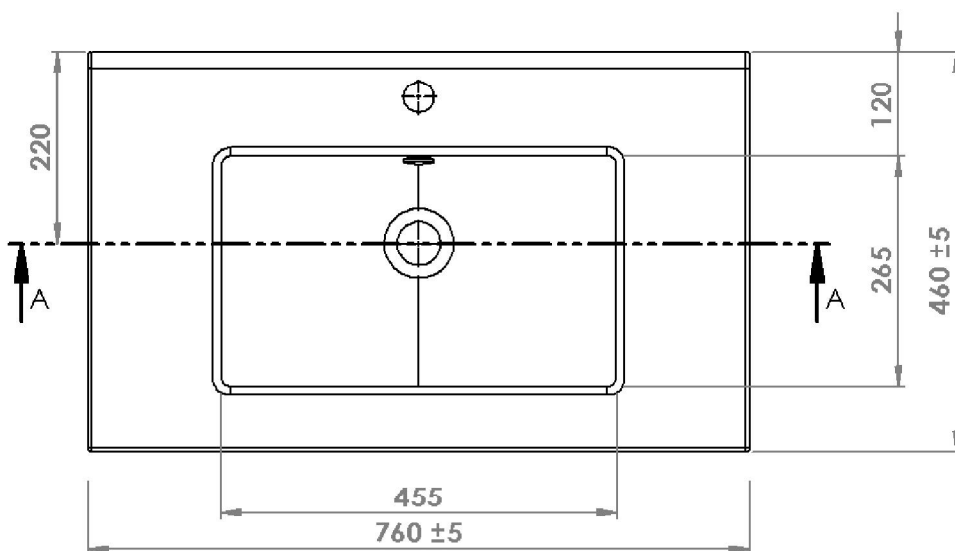

SPECIFICATION SHEET

Qube 750 Floor Standing Vanity

(see page 2 for the basin)

Product: Qube 750 Floor Standing Vanity
Vanity Size: H820 X W750 X D465
Cabinet Size: H800 X W740 X D455
Material: Moisture resistant MRF
Colour / Code: 3445 3465

Gloss
White

Wenge

*Disclaimer: Measurements are nominal. Tapware & Wastes are for display only.
Actual product colours may vary from colours shown on different monitor.

SPECIFICATION SHEET

Standard 750 Basin

SECTION A-A

Product:	Standard 750 Basin
Code:	4220
Basin Size:	W760 (±5) X D465 (±5)
Material:	Vitreous China

*Disclaimer: Measurements are nominal. Tapware & Wastes are for display only.

@ 2016 Newtech. All rights reserved.