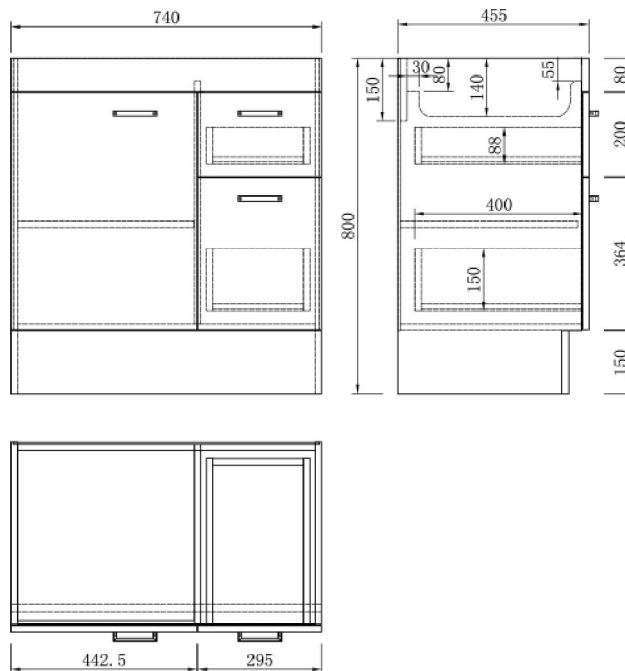

SPECIFICATION SHEET

Qube 750 Floor Standing Vanity

(see page 2 for the basin)

Product: Qube 750 Floor Standing Vanity
Vanity Size: H820 X W750 X D465
Cabinet Size: H800 X W740 X D455
Material: Moisture resistant MRF
Colour / Code: 3445 3465

Gloss
White

Wenge

*Disclaimer: Measurements are nominal. Tapware & Wastes are for display only.
Actual product colours may vary from colours shown on different monitor.

SPECIFICATION SHEET

Standard 750 Basin

SECTION A-A

Product:	Standard 750 Basin
Code:	4220
Basin Size:	W760 (±5) X D465 (±5)
Material:	Vitreous China

*Disclaimer: Measurements are nominal. Tapware & Wastes are for display only.

@ 2016 Newtech. All rights reserved.