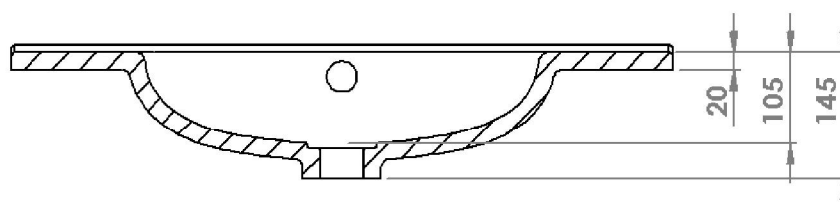

SPECIFICATION SHEET

Qube 750 Floor Standing Vanity

(see page 2 for the basin)

Product: Qube 750 Floor Standing Vanity
Vanity Size: H820 X W750 X D465
Cabinet Size: H800 X W740 X D455
Material: Moisture resistant MRF
Colour / Code: 3445 3465

Gloss
White

Wenge

*Disclaimer: Measurements are nominal. Tapware & Wastes are for display only.
Actual product colours may vary from colours shown on different monitor.

SPECIFICATION SHEET

Standard 750 Basin

SECTION A-A

Product:	Standard 750 Basin
Code:	4220
Basin Size:	W760 (±5) X D465 (±5)
Material:	Vitreous China

*Disclaimer: Measurements are nominal. Tapware & Wastes are for display only.

@ 2016 Newtech. All rights reserved.