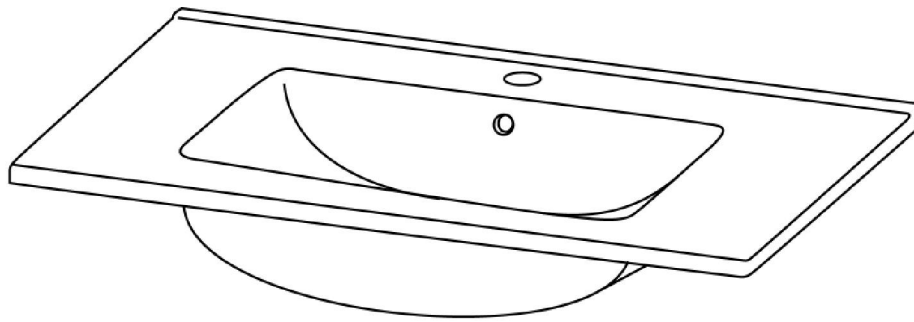

SPECIFICATION SHEET

Qube 750 Floor Standing Vanity

(see page 2 for the basin)

Product: Qube 750 Floor Standing Vanity
Vanity Size: H820 X W750 X D465
Cabinet Size: H800 X W740 X D455
Material: Moisture resistant MRF
Colour / Code: 3445 3465

Gloss
White

Wenge

*Disclaimer: Measurements are nominal. Tapware & Wastes are for display only.
Actual product colours may vary from colours shown on different monitor.

SPECIFICATION SHEET

Standard 750 Basin

SECTION A-A

Product:	Standard 750 Basin
Code:	4220
Basin Size:	W760 (±5) X D465 (±5)
Material:	Vitreous China

*Disclaimer: Measurements are nominal. Tapware & Wastes are for display only.

@ 2016 Newtech. All rights reserved.