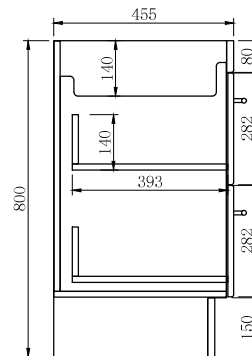

## Citi 1200 Floor Standing 4 Drawer Vanity

(see page 2 for the basin)

Product: Citi 1200 Floor Standing 4 Drawer Vanity  
 Vanity Size: H820 X W1200 X D465  
 Cabinet Size: H800X W1190 X D455  
 Material: Moisture resistant MRF  
 Colour / Code:

\*Disclaimer: Measurements are nominal. Tapware & Wastes are for display only.  
 Actual product colours may vary from colours shown on different monitor.

SPECIFICATION SHEET

## Standard 1200 Single Basin

Product:	Standard 1200 Single Basin
Code:	4230
Basin Size:	W1210 (±5) X D465 (±5)
Material:	Vitreous China

\*Disclaimer: Measurements are nominal. Tapware & Wastes are for display only.