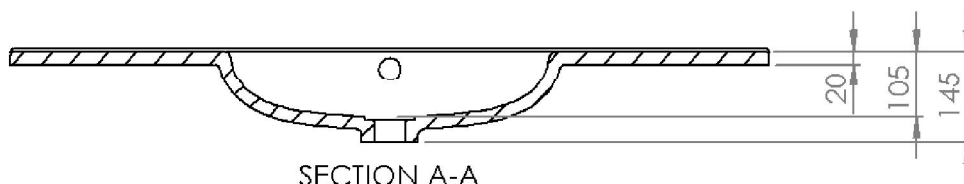

## Citi 1200 Floor Standing 4 Drawer Vanity

(see page 2 for the basin)

Product: Citi 1200 Floor Standing 4 Drawer Vanity  
 Vanity Size: H820 X W1200 X D465  
 Cabinet Size: H800X W1190 X D455  
 Material: Moisture resistant MRF  
 Colour / Code:

\*Disclaimer: Measurements are nominal. Tapware & Wastes are for display only.  
 Actual product colours may vary from colours shown on different monitor.

SPECIFICATION SHEET

## Standard 1200 Single Basin

Product:	Standard 1200 Single Basin
Code:	4230
Basin Size:	W1210 (±5) X D465 (±5)
Material:	Vitreous China

\*Disclaimer: Measurements are nominal. Tapware & Wastes are for display only.