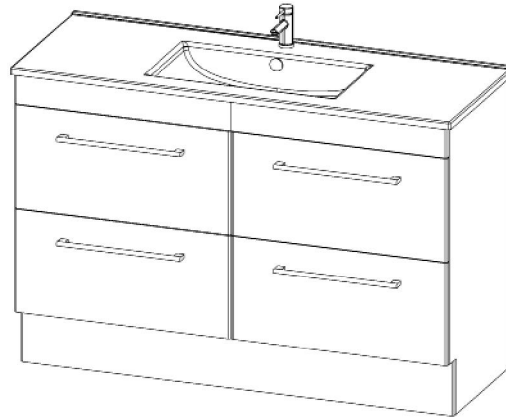

## Citi 1200 Floor Standing 4 Drawer Vanity

(see page 2 for the basin)

Product: Citi 1200 Floor Standing 4 Drawer Vanity  
 Vanity Size: H820 X W1200 X D465  
 Cabinet Size: H800X W1190 X D455  
 Material: Moisture resistant MRF  
 Colour / Code:

## Standard 1200 Single Basin

Product:	Standard 1200 Single Basin
Code:	4230
Basin Size:	W1210 (±5) X D465 (±5)
Material:	Vitreous China

\*Disclaimer: Measurements are nominal. Tapware & Wastes are for display only.