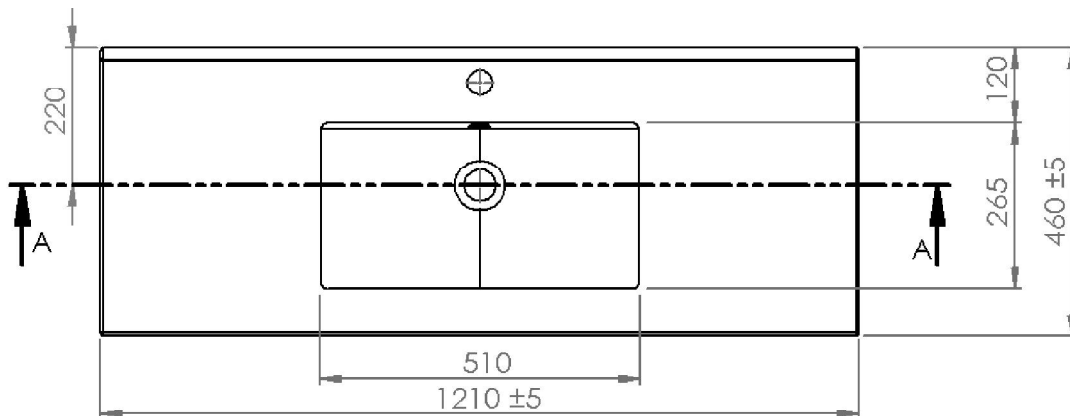

## Citi 1200 Floor Standing 4 Drawer Vanity

(see page 2 for the basin)

Product: Citi 1200 Floor Standing 4 Drawer Vanity  
 Vanity Size: H820 X W1200 X D465  
 Cabinet Size: H800X W1190 X D455  
 Material: Moisture resistant MRF  
 Colour / Code:

\*Disclaimer: Measurements are nominal. Tapware & Wastes are for display only.  
 Actual product colours may vary from colours shown on different monitor.

SPECIFICATION SHEET

## Standard 1200 Single Basin

Product:	Standard 1200 Single Basin
Code:	4230
Basin Size:	W1210 (±5) X D465 (±5)
Material:	Vitreous China

\*Disclaimer: Measurements are nominal. Tapware & Wastes are for display only.