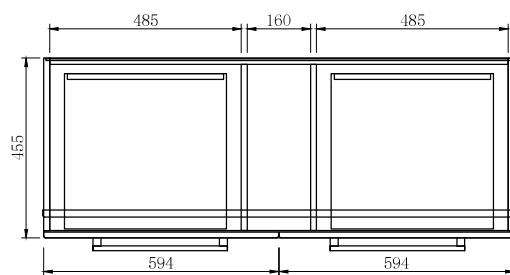

## Citi 1200 Floor Standing 4 Drawer Vanity

(see page 2 for the basin)

Product: Citi 1200 Floor Standing 4 Drawer Vanity  
 Vanity Size: H820 X W1200 X D465  
 Cabinet Size: H800X W1190 X D455  
 Material: Moisture resistant MRF  
 Colour / Code:

\*Disclaimer: Measurements are nominal. Tapware & Wastes are for display only.  
 Actual product colours may vary from colours shown on different monitor.

SPECIFICATION SHEET

## Standard 1200 Single Basin

Product:	Standard 1200 Single Basin
Code:	4230
Basin Size:	W1210 (±5) X D465 (±5)
Material:	Vitreous China

\*Disclaimer: Measurements are nominal. Tapware & Wastes are for display only.