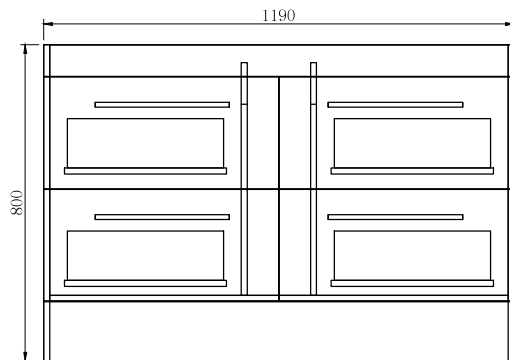

## Citi 1200 Floor Standing 4 Drawer Vanity

(see page 2 for the basin)

Product: Citi 1200 Floor Standing 4 Drawer Vanity  
 Vanity Size: H820 X W1200 X D465  
 Cabinet Size: H800X W1190 X D455  
 Material: Moisture resistant MRF  
 Colour / Code:

\*Disclaimer: Measurements are nominal. Tapware & Wastes are for display only.  
 Actual product colours may vary from colours shown on different monitor.

SPECIFICATION SHEET

## Standard 1200 Single Basin

Product:	Standard 1200 Single Basin
Code:	4230
Basin Size:	W1210 (±5) X D465 (±5)
Material:	Vitreous China

\*Disclaimer: Measurements are nominal. Tapware & Wastes are for display only.