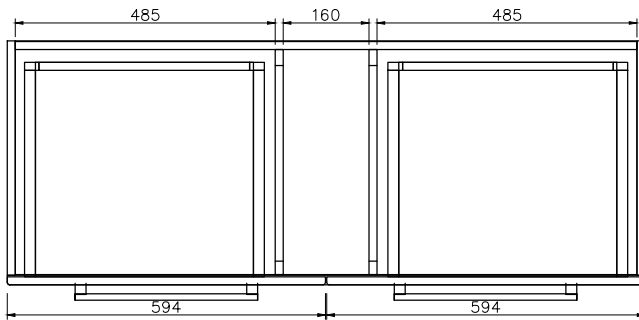

SPECIFICATION SHEET

Citi 1200 Wall Hung 2 Drawer Vanity

(see page 2 for the basin)

Product: Citi 1200 Wall Hung Vanity
 Vanity Size: H420 X W1200 X D465
 Cabinet Size: H400 X W1190 X D455
 Material: Moisture resistant MRF
 Colour / Code:

*Disclaimer: Measurements are nominal. Tapware &Wastes are for display only.
 Actual product colours may vary from colours shown on different monitor.

SPECIFICATION SHEET

Standard 1200 Single Basin

Product:	Standard 1200 Single Basin
Code:	4230
Basin Size:	W1210 (± 5) X D465 (± 5)
Material:	Vitreous China

*Disclaimer: Measurements are nominal. Tapware & Wastes are for display only.

© 2016 Newtech. All rights reserved.