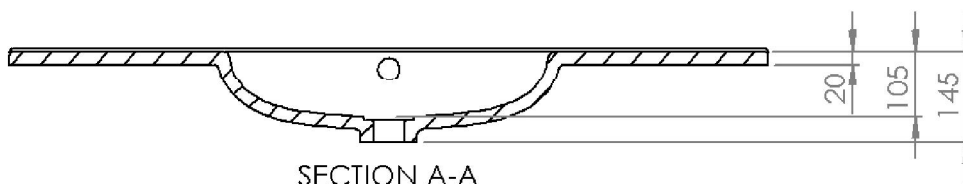

SPECIFICATION SHEET

Citi 1200 Wall Hung 2 Drawer Vanity

(see page 2 for the basin)

Product: Citi 1200 Wall Hung Vanity
 Vanity Size: H420 X W1200 X D465
 Cabinet Size: H400 X W1190 X D455
 Material: Moisture resistant MRF
 Colour / Code:

*Disclaimer: Measurements are nominal. Tapware &Wastes are for display only.
 Actual product colours may vary from colours shown on different monitor.

SPECIFICATION SHEET

Standard 1200 Single Basin

Product:	Standard 1200 Single Basin
Code:	4230
Basin Size:	W1210 (± 5) X D465 (± 5)
Material:	Vitreous China

*Disclaimer: Measurements are nominal. Tapware & Wastes are for display only.

© 2016 Newtech. All rights reserved.