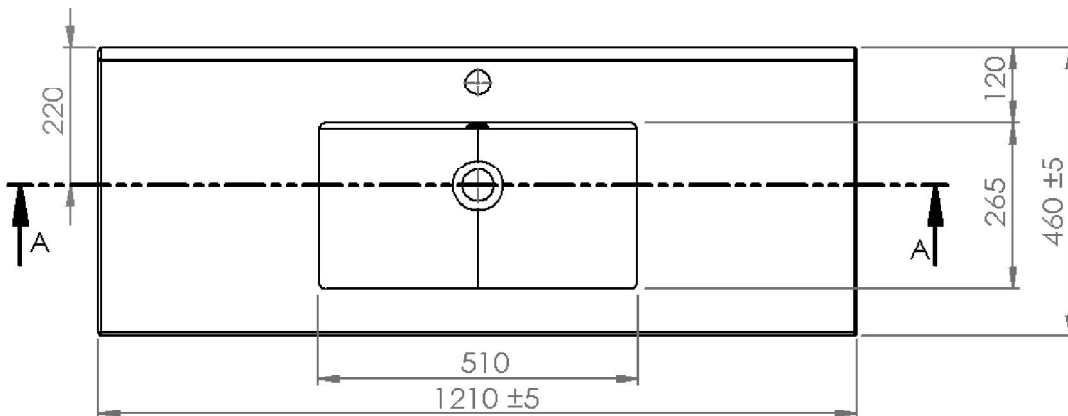

SPECIFICATION SHEET

Citi 1200 Wall Hung 2 Drawer Vanity

(see page 2 for the basin)

Product: Citi 1200 Wall Hung Vanity
 Vanity Size: H420 X W1200 X D465
 Cabinet Size: H400 X W1190 X D455
 Material: Moisture resistant MRF
 Colour / Code:

*Disclaimer: Measurements are nominal. Tapware &Wastes are for display only.
 Actual product colours may vary from colours shown on different monitor.

SPECIFICATION SHEET

Standard 1200 Single Basin

Product:	Standard 1200 Single Basin
Code:	4230
Basin Size:	W1210 (± 5) X D465 (± 5)
Material:	Vitreous China

*Disclaimer: Measurements are nominal. Tapware & Wastes are for display only.

© 2016 Newtech. All rights reserved.