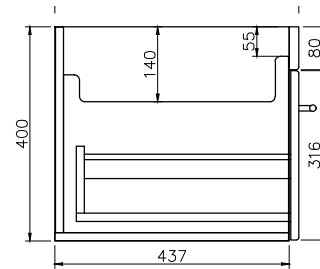

SPECIFICATION SHEET

Citi 1200 Wall Hung 2 Drawer Vanity

(see page 2 for the basin)

Product: Citi 1200 Wall Hung Vanity
 Vanity Size: H420 X W1200 X D465
 Cabinet Size: H400 X W1190 X D455
 Material: Moisture resistant MRF
 Colour / Code:

*Disclaimer: Measurements are nominal. Tapware &Wastes are for display only.
 Actual product colours may vary from colours shown on different monitor.

SPECIFICATION SHEET

Standard 1200 Single Basin

Product:	Standard 1200 Single Basin
Code:	4230
Basin Size:	W1210 (± 5) X D465 (± 5)
Material:	Vitreous China

*Disclaimer: Measurements are nominal. Tapware & Wastes are for display only.

© 2016 Newtech. All rights reserved.