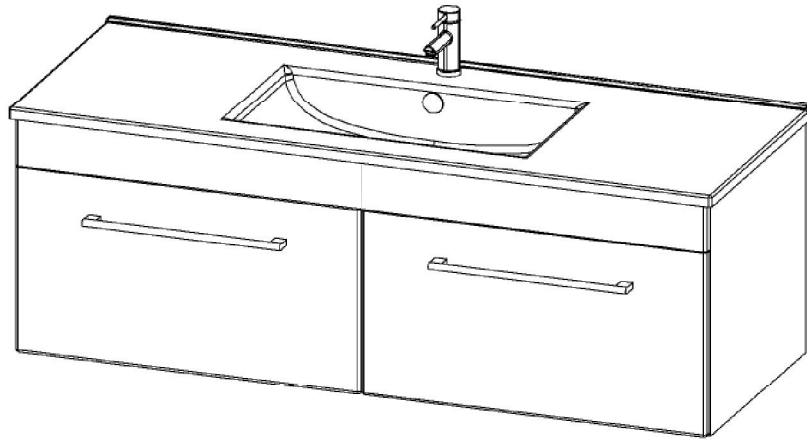

SPECIFICATION SHEET

Citi 1200 Wall Hung 2 Drawer Vanity

(see page 2 for the basin)

Product: Citi 1200 Wall Hung Vanity
 Vanity Size: H420 X W1200 X D465
 Cabinet Size: H400 X W1190 X D455
 Material: Moisture resistant MRF
 Colour / Code:

*Disclaimer: Measurements are nominal. Tapware &Wastes are for display only.
 Actual product colours may vary from colours shown on different monitor.

SPECIFICATION SHEET

Standard 1200 Single Basin

Product:	Standard 1200 Single Basin
Code:	4230
Basin Size:	W1210 (± 5) X D465 (± 5)
Material:	Vitreous China

*Disclaimer: Measurements are nominal. Tapware & Wastes are for display only.

© 2016 Newtech. All rights reserved.