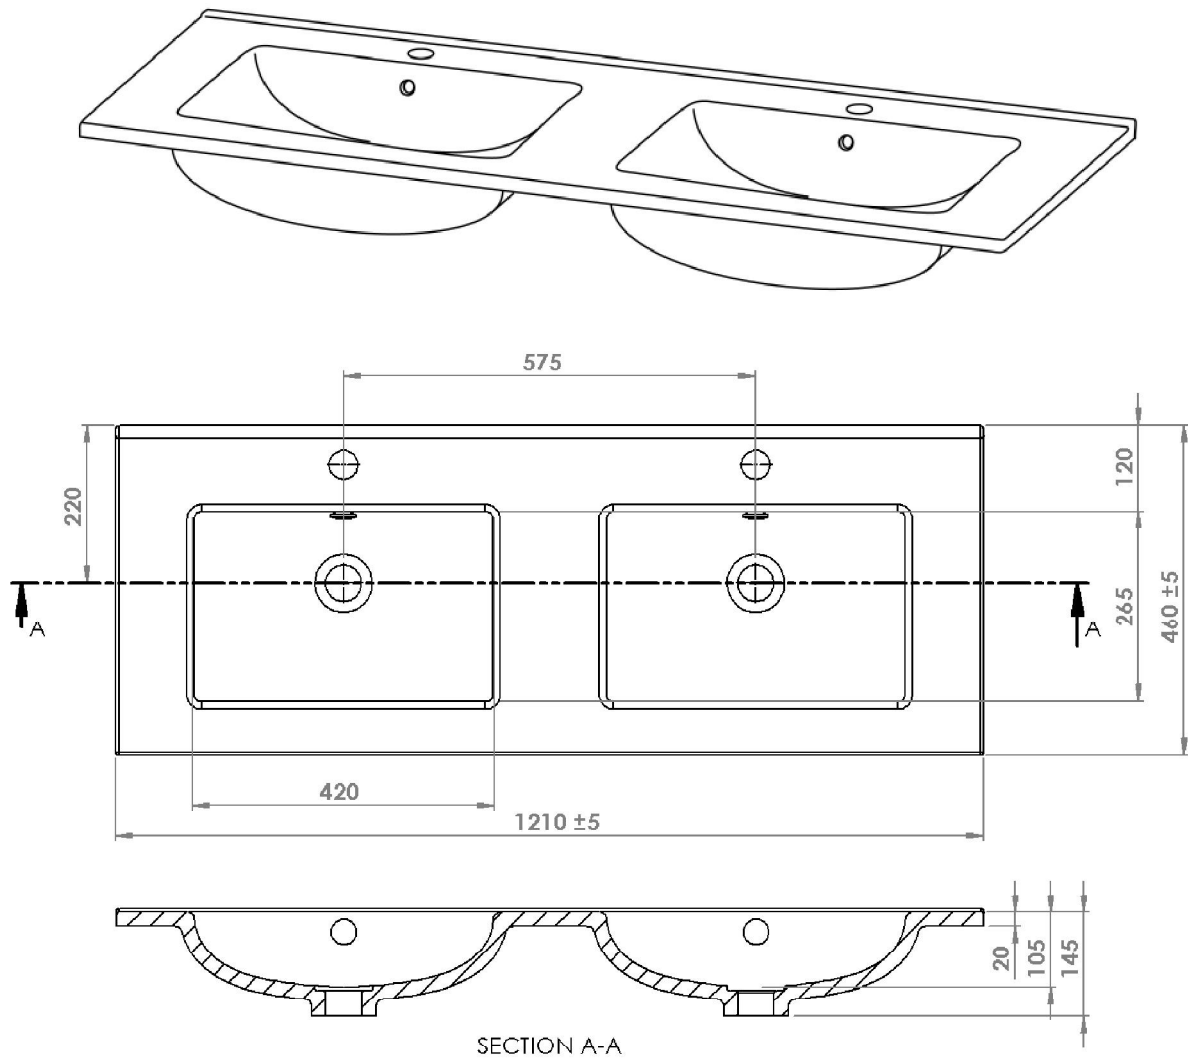

SPECIFICATION SHEET

Citi 1200 Wall Hung 4 Drawer Double Basin Vanity

(see page 2 for the basin)

Product: Citi 1200 Wall Hung 4 Drawer Double Basin Vanity
 Vanity Size: H670 X W750 X D465
 Cabinet Size: H650X W740 X D455
 Material: Moisture resistant MRF
 Colour / Code:

*Disclaimer: Measurements are nominal. Tapware & Wastes are for display only.
 Actual product colours may vary from colours shown on different monitor.

SPECIFICATION SHEET

Standard 1200 Double Basin

Product: Standard 1200 Double Basin
Code: 4235
Basin Size: W1210 (±5) X D465 (±5)
Material: Vireous China

*Disclaimer: Measurements are nominal. Tapware & Wastes are for display only.

© 2016 Newtech. All rights reserved.