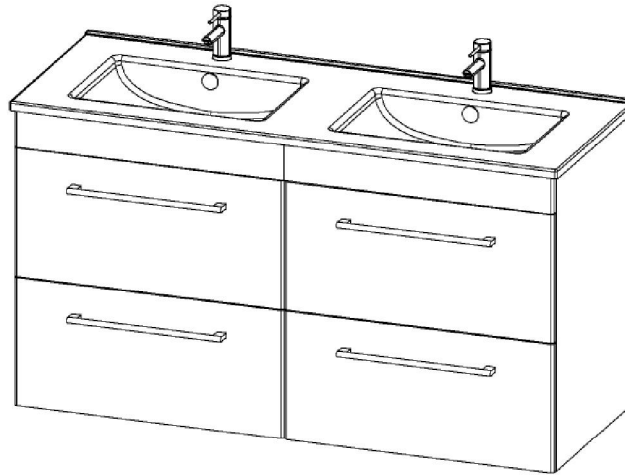

SPECIFICATION SHEET

Citi 1200 Wall Hung 4 Drawer Double Basin Vanity

(see page 2 for the basin)

Product: Citi 1200 Wall Hung 4 Drawer Double Basin Vanity
 Vanity Size: H670 X W750 X D465
 Cabinet Size: H650X W740 X D455
 Material: Moisture resistant MRF
 Colour / Code:

*Disclaimer: Measurements are nominal. Tapware & Wastes are for display only.
 Actual product colours may vary from colours shown on different monitor.

SPECIFICATION SHEET

Standard 1200 Double Basin

Product: Standard 1200 Double Basin
Code: 4235
Basin Size: W1210 (±5) X D465 (±5)
Material: Vireous China

*Disclaimer: Measurements are nominal. Tapware & Wastes are for display only.

© 2016 Newtech. All rights reserved.