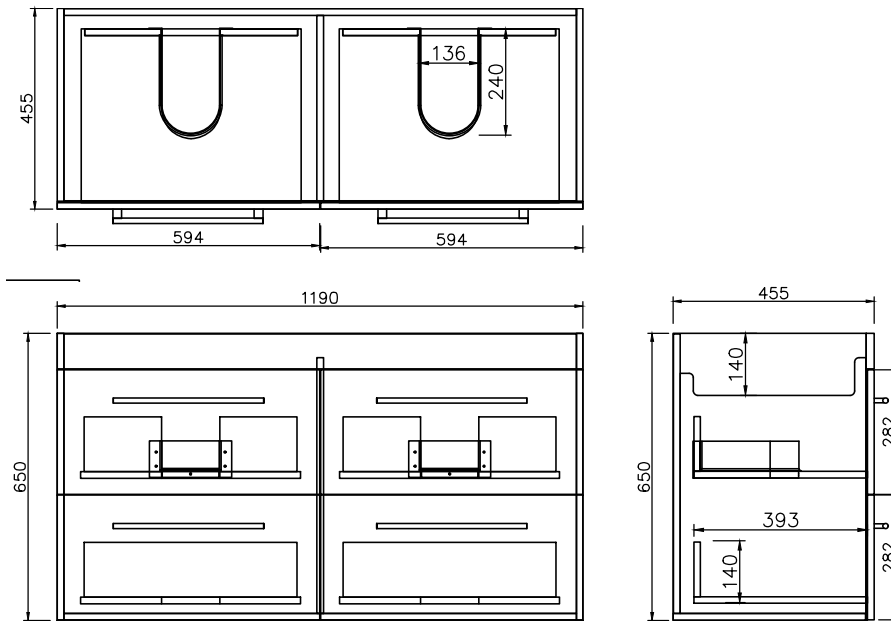

SPECIFICATION SHEET

Citi 1200 Wall Hung 4 Drawer Double Basin Vanity

(see page 2 for the basin)

Product: Citi 1200 Wall Hung 4 Drawer Double Basin Vanity
 Vanity Size: H670 X W750 X D465
 Cabinet Size: H650X W740 X D455
 Material: Moisture resistant MRF
 Colour / Code:

*Disclaimer: Measurements are nominal. Tapware & Wastes are for display only.
 Actual product colours may vary from colours shown on different monitor.

SPECIFICATION SHEET

Standard 1200 Double Basin

Product: Standard 1200 Double Basin
Code: 4235
Basin Size: W1210 (±5) X D465 (±5)
Material: Vireous China

*Disclaimer: Measurements are nominal. Tapware & Wastes are for display only.

© 2016 Newtech. All rights reserved.