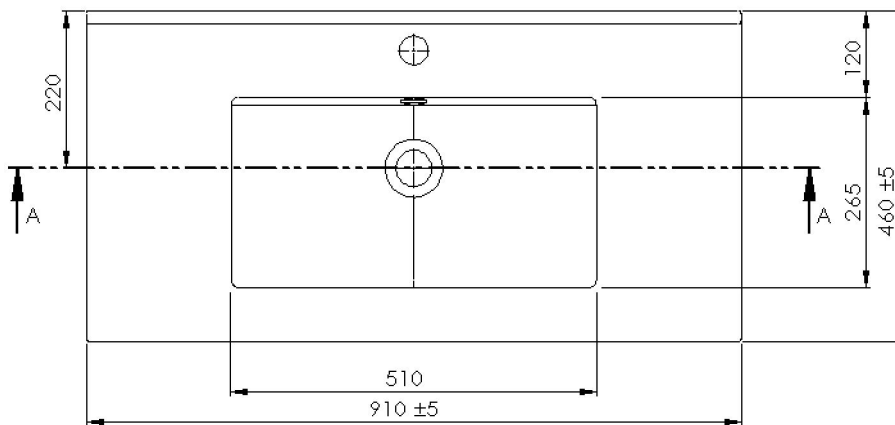

SPECIFICATION SHEET

Citi 900 Wall Hung Vanity

(see page 2 for the basin)

Product: Citi 900 Wall Hung Vanity
 Vanity Size: H420 X W900 X D465
 Cabinet Size: H400 X W890 X D455
 Material: Moisture resistant MRF
 Colour / Code:

*Disclaimer: Measurements are nominal. Tapware & Wastes are for display only.
 Actual product colours may vary from colours shown on different monitor.

SPECIFICATION SHEET

Standard 900 Basin

Product:	Standard 900 Basin
Code:	4225
Basin Size:	W910 (±5) X D465 (±5)
Material:	Vitreous China

*Disclaimer: Measurements are nominal. Tapware & Wastes are for display only.

© 2016 Newtech. All rights reserved.