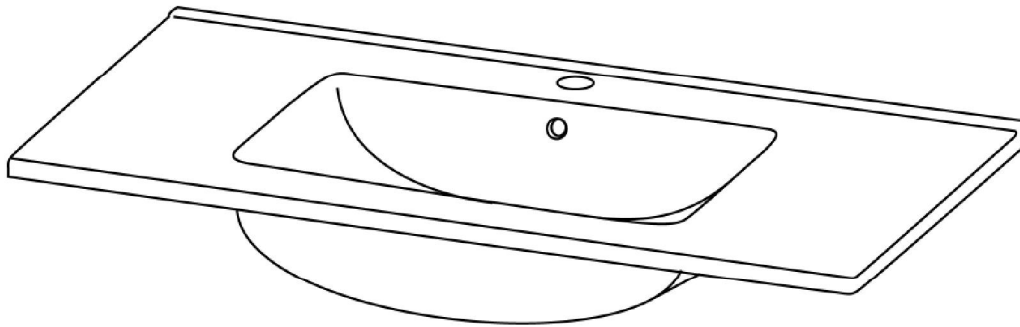

SPECIFICATION SHEET

Citi 900 Wall Hung Vanity

(see page 2 for the basin)

Product: Citi 900 Wall Hung Vanity
 Vanity Size: H420 X W900 X D465
 Cabinet Size: H400 X W890 X D455
 Material: Moisture resistant MRF
 Colour / Code:

*Disclaimer: Measurements are nominal. Tapware & Wastes are for display only.
 Actual product colours may vary from colours shown on different monitor.

SPECIFICATION SHEET

Standard 900 Basin

Product:	Standard 900 Basin
Code:	4225
Basin Size:	W910 (±5) X D465 (±5)
Material:	Vitreous China

*Disclaimer: Measurements are nominal. Tapware & Wastes are for display only.

© 2016 Newtech. All rights reserved.