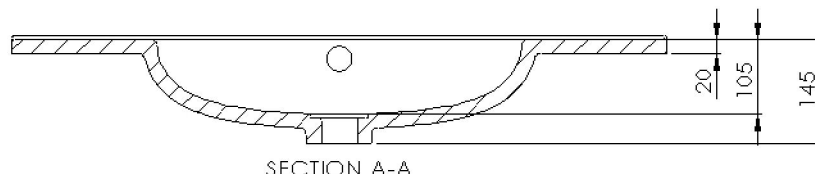

SPECIFICATION SHEET

Citi 900 Wall Hung Vanity

(see page 2 for the basin)

Product: Citi 900 Wall Hung Vanity
 Vanity Size: H420 X W900 X D465
 Cabinet Size: H400 X W890 X D455
 Material: Moisture resistant MRF
 Colour / Code:

*Disclaimer: Measurements are nominal. Tapware & Wastes are for display only.
 Actual product colours may vary from colours shown on different monitor.

SPECIFICATION SHEET

Standard 900 Basin

Product:	Standard 900 Basin
Code:	4225
Basin Size:	W910 (±5) X D465 (±5)
Material:	Vitreous China

*Disclaimer: Measurements are nominal. Tapware & Wastes are for display only.

© 2016 Newtech. All rights reserved.