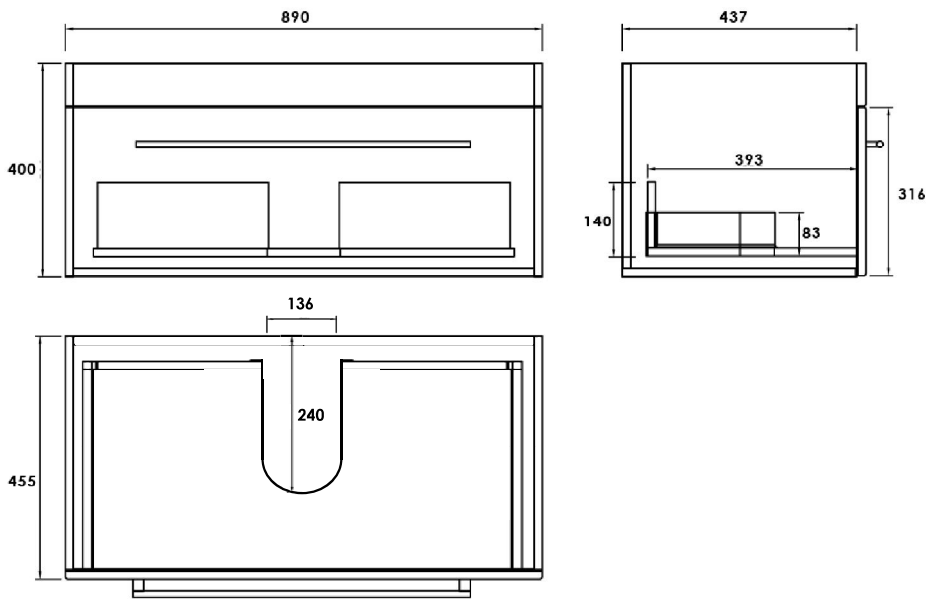

SPECIFICATION SHEET

Citi 900 Wall Hung Vanity

(see page 2 for the basin)

Product: Citi 900 Wall Hung Vanity
 Vanity Size: H420 X W900 X D465
 Cabinet Size: H400 X W890 X D455
 Material: Moisture resistant MRF
 Colour / Code:

*Disclaimer: Measurements are nominal. Tapware & Wastes are for display only.
 Actual product colours may vary from colours shown on different monitor.

SPECIFICATION SHEET

Standard 900 Basin

Product:	Standard 900 Basin
Code:	4225
Basin Size:	W910 (±5) X D465 (±5)
Material:	Vitreous China

*Disclaimer: Measurements are nominal. Tapware & Wastes are for display only.

© 2016 Newtech. All rights reserved.