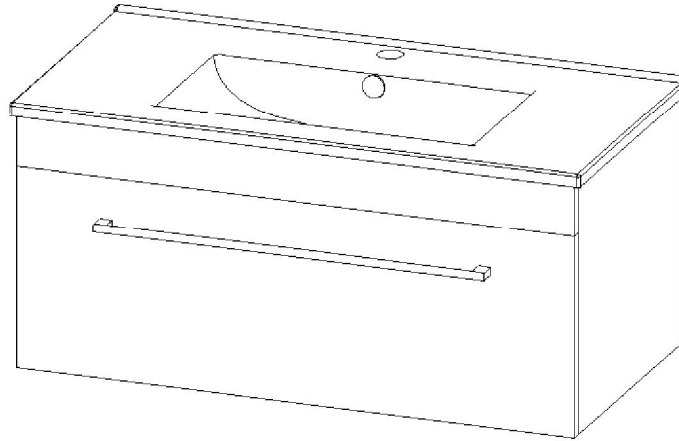

SPECIFICATION SHEET

Citi 900 Wall Hung Vanity

(see page 2 for the basin)

Product: Citi 900 Wall Hung Vanity
 Vanity Size: H420 X W900 X D465
 Cabinet Size: H400 X W890 X D455
 Material: Moisture resistant MRF
 Colour / Code:

*Disclaimer: Measurements are nominal. Tapware & Wastes are for display only.
 Actual product colours may vary from colours shown on different monitor.

SPECIFICATION SHEET

Standard 900 Basin

Product:	Standard 900 Basin
Code:	4225
Basin Size:	W910 (±5) X D465 (±5)
Material:	Vitreous China

*Disclaimer: Measurements are nominal. Tapware & Wastes are for display only.

© 2016 Newtech. All rights reserved.