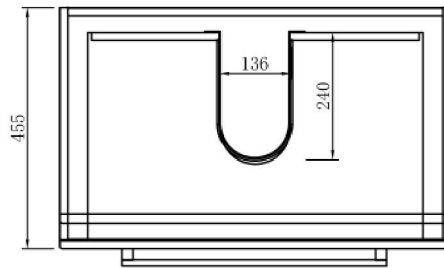

SPECIFICATION SHEET

Citi 750 Floor Standing 2 Drawer Vanity

(see page 2 for the basin)

Product: Citi 750 Floor Standing 2 Drawer Vanity
 Vanity Size: H820 X W750 X D465
 Cabinet Size: H800 X W740 X D455
 Material: Moisture resistant MRF
 Colour / Code:

*Disclaimer: Measurements are nominal. Tapware & Wastes are for display only.
 Actual product colours may vary from colours shown on different monitor.

SPECIFICATION SHEET

Standard 750 Basin

SECTION A-A

Product:	Standard 750 Basin
Code:	4220
Basin Size:	W760 (±5) X D465 (±5)
Material:	Vitreous China

*Disclaimer: Measurements are nominal. Tapware & Wastes are for display only.

© 2016 Newtech. All rights reserved.