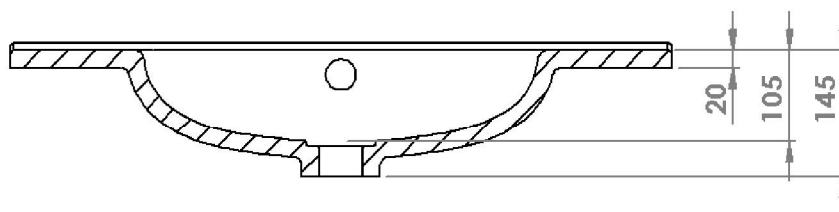

SPECIFICATION SHEET

Citi 750 Floor Standing 2 Drawer Vanity

(see page 2 for the basin)

Product: Citi 750 Floor Standing 2 Drawer Vanity
 Vanity Size: H820 X W750 X D465
 Cabinet Size: H800 X W740 X D455
 Material: Moisture resistant MRF
 Colour / Code:

*Disclaimer: Measurements are nominal. Tapware & Wastes are for display only.
 Actual product colours may vary from colours shown on different monitor.

SPECIFICATION SHEET

Standard 750 Basin

SECTION A-A

Product:	Standard 750 Basin
Code:	4220
Basin Size:	W760 (±5) X D465 (±5)
Material:	Vitreous China

*Disclaimer: Measurements are nominal. Tapware & Wastes are for display only.

© 2016 Newtech. All rights reserved.