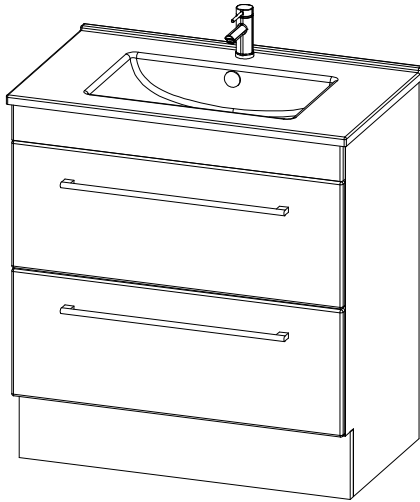

SPECIFICATION SHEET

Citi 750 Floor Standing 2 Drawer Vanity

(see page 2 for the basin)

Product: Citi 750 Floor Standing 2 Drawer Vanity
 Vanity Size: H820 X W750 X D465
 Cabinet Size: H800 X W740 X D455
 Material: Moisture resistant MRF
 Colour / Code:

*Disclaimer: Measurements are nominal. Tapware & Wastes are for display only.
 Actual product colours may vary from colours shown on different monitor.

SPECIFICATION SHEET

Standard 750 Basin

SECTION A-A

Product:	Standard 750 Basin
Code:	4220
Basin Size:	W760 (±5) X D465 (±5)
Material:	Vitreous China