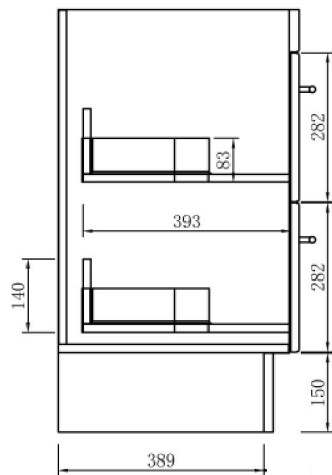

SPECIFICATION SHEET

Citi 750 Floor Standing 2 Drawer Vanity

(see page 2 for the basin)

Product: Citi 750 Floor Standing 2 Drawer Vanity
 Vanity Size: H820 X W750 X D465
 Cabinet Size: H800 X W740 X D455
 Material: Moisture resistant MRF
 Colour / Code:

*Disclaimer: Measurements are nominal. Tapware & Wastes are for display only.
 Actual product colours may vary from colours shown on different monitor.

SPECIFICATION SHEET

Standard 750 Basin

SECTION A-A

Product:	Standard 750 Basin
Code:	4220
Basin Size:	W760 (±5) X D465 (±5)
Material:	Vitreous China

*Disclaimer: Measurements are nominal. Tapware & Wastes are for display only.

© 2016 Newtech. All rights reserved.