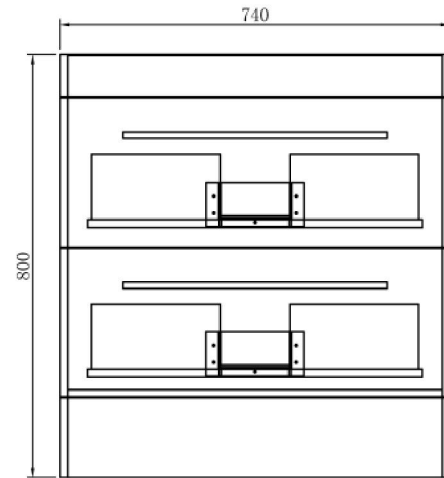

SPECIFICATION SHEET

Citi 750 Floor Standing 2 Drawer Vanity

(see page 2 for the basin)

Product: Citi 750 Floor Standing 2 Drawer Vanity
 Vanity Size: H820 X W750 X D465
 Cabinet Size: H800 X W740 X D455
 Material: Moisture resistant MRF
 Colour / Code:

*Disclaimer: Measurements are nominal. Tapware & Wastes are for display only.
 Actual product colours may vary from colours shown on different monitor.

SPECIFICATION SHEET

Standard 750 Basin

SECTION A-A

Product:	Standard 750 Basin
Code:	4220
Basin Size:	W760 (±5) X D465 (±5)
Material:	Vitreous China

*Disclaimer: Measurements are nominal. Tapware & Wastes are for display only.

© 2016 Newtech. All rights reserved.