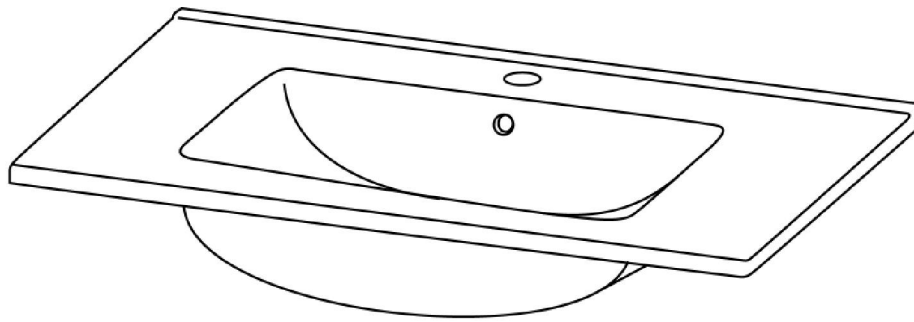

SPECIFICATION SHEET

Citi 750 Floor Standing 2 Drawer Vanity

(see page 2 for the basin)

Product: Citi 750 Floor Standing 2 Drawer Vanity
 Vanity Size: H820 X W750 X D465
 Cabinet Size: H800 X W740 X D455
 Material: Moisture resistant MRF
 Colour / Code:

*Disclaimer: Measurements are nominal. Tapware & Wastes are for display only.
 Actual product colours may vary from colours shown on different monitor.

SPECIFICATION SHEET

Standard 750 Basin

SECTION A-A

Product:	Standard 750 Basin
Code:	4220
Basin Size:	W760 (±5) X D465 (±5)
Material:	Vitreous China

*Disclaimer: Measurements are nominal. Tapware & Wastes are for display only.

© 2016 Newtech. All rights reserved.