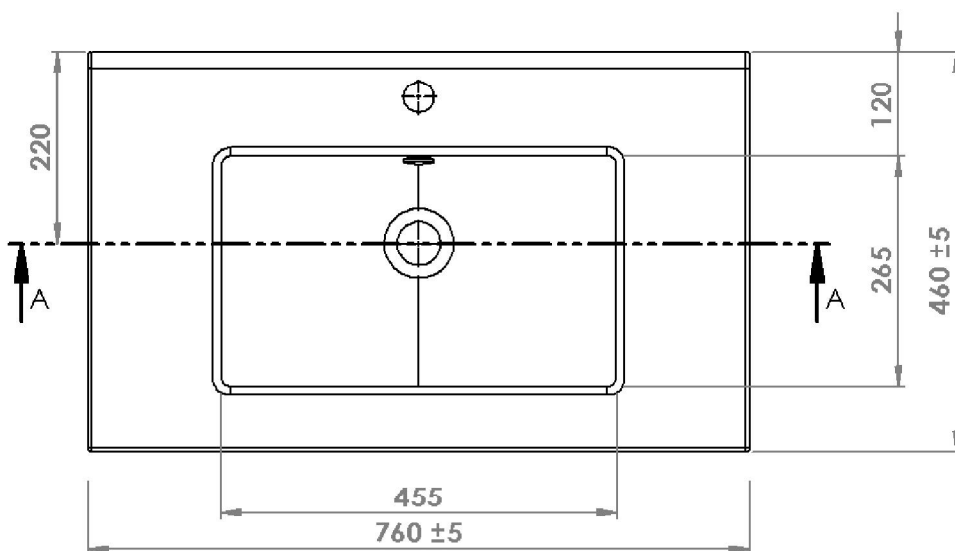

SPECIFICATION SHEET

Citi 750 Floor Standing 2 Drawer Vanity

(see page 2 for the basin)

Product: Citi 750 Floor Standing 2 Drawer Vanity
 Vanity Size: H820 X W750 X D465
 Cabinet Size: H800 X W740 X D455
 Material: Moisture resistant MRF
 Colour / Code:

*Disclaimer: Measurements are nominal. Tapware & Wastes are for display only.
 Actual product colours may vary from colours shown on different monitor.

SPECIFICATION SHEET

Standard 750 Basin

SECTION A-A

Product:	Standard 750 Basin
Code:	4220
Basin Size:	W760 (±5) X D465 (±5)
Material:	Vitreous China

*Disclaimer: Measurements are nominal. Tapware & Wastes are for display only.

© 2016 Newtech. All rights reserved.