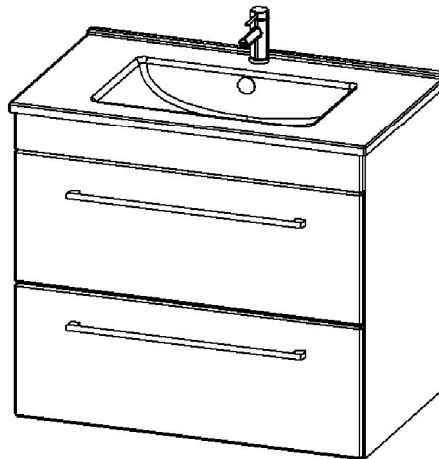

SPECIFICATION SHEET

Citi 750 Wall Hung 2 Drawer Vanity

(see page 2 for the basin)

Product: Citi 750 Wall Hung 2 Drawer Vanity
 Vanity Size: H670 X W750 X D465
 Cabinet Size: H650 X W740 X D455
 Material: Moisture resistant MRF
 Colour / Code:

*Disclaimer: Measurements are nominal. Tapware & Wastes are for display only.
 Actual product colours may vary from colours shown on different monitor.

SPECIFICATION SHEET

Standard 750 Basin

SECTION A-A

Product:	Standard 750 Basin
Code:	4220
Basin Size:	W760 (±5) X D465 (±5)
Material:	Vitreous China

*Disclaimer: Measurements are nominal. Tapware & Wastes are for display only.

@ 2016 Newtech. All rights reserved.