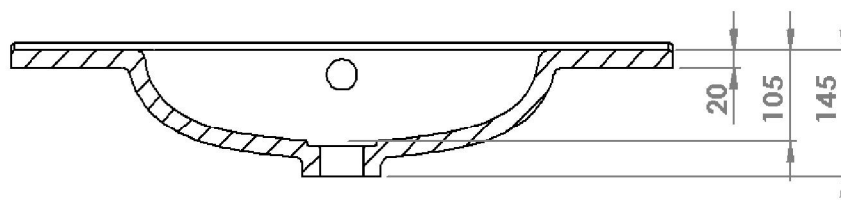

SPECIFICATION SHEET

Citi 750 Wall Hung 2 Drawer Vanity

(see page 2 for the basin)

Product: Citi 750 Wall Hung 2 Drawer Vanity
 Vanity Size: H670 X W750 X D465
 Cabinet Size: H650 X W740 X D455
 Material: Moisture resistant MRF
 Colour / Code:

*Disclaimer: Measurements are nominal. Tapware & Wastes are for display only.
 Actual product colours may vary from colours shown on different monitor.

SPECIFICATION SHEET

Standard 750 Basin

SECTION A-A

Product:	Standard 750 Basin
Code:	4220
Basin Size:	W760 (±5) X D465 (±5)
Material:	Vitreous China

*Disclaimer: Measurements are nominal. Tapware & Wastes are for display only.

@ 2016 Newtech. All rights reserved.