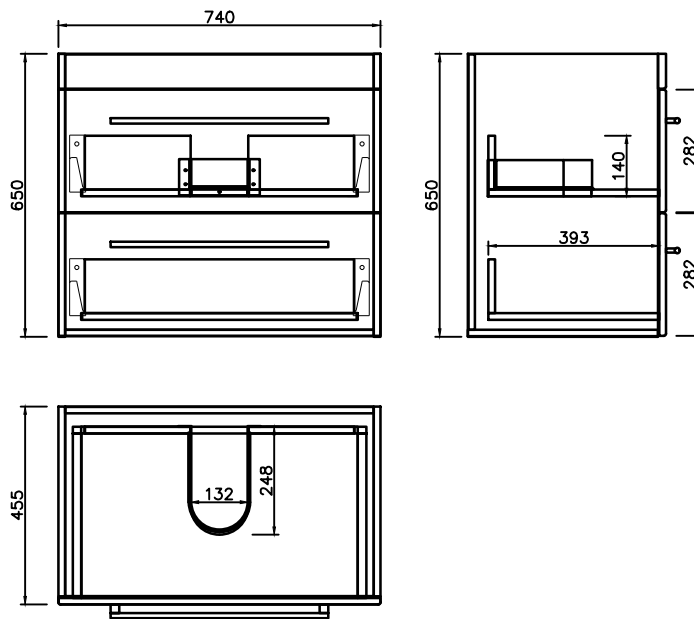

SPECIFICATION SHEET

Citi 750 Wall Hung 2 Drawer Vanity

(see page 2 for the basin)

Product: Citi 750 Wall Hung 2 Drawer Vanity
 Vanity Size: H670 X W750 X D465
 Cabinet Size: H650 X W740 X D455
 Material: Moisture resistant MRF
 Colour / Code:

*Disclaimer: Measurements are nominal. Tapware & Wastes are for display only.
 Actual product colours may vary from colours shown on different monitor.

SPECIFICATION SHEET

Standard 750 Basin

SECTION A-A

Product:	Standard 750 Basin
Code:	4220
Basin Size:	W760 (±5) X D465 (±5)
Material:	Vitreous China

*Disclaimer: Measurements are nominal. Tapware & Wastes are for display only.

@ 2016 Newtech. All rights reserved.