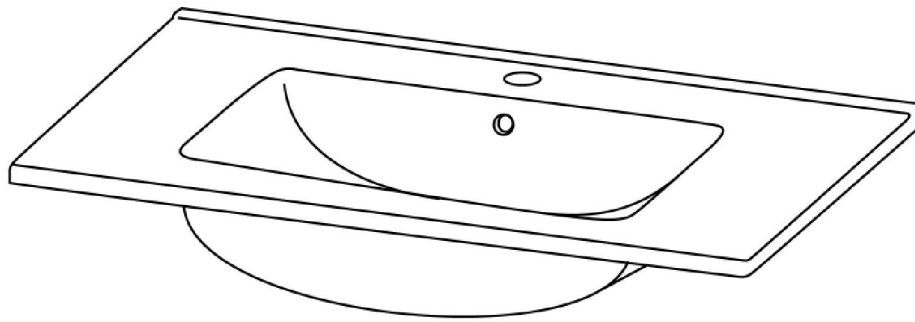

SPECIFICATION SHEET

Citi 750 Wall Hung 2 Drawer Vanity

(see page 2 for the basin)

Product: Citi 750 Wall Hung 2 Drawer Vanity
 Vanity Size: H670 X W750 X D465
 Cabinet Size: H650 X W740 X D455
 Material: Moisture resistant MRF
 Colour / Code:

*Disclaimer: Measurements are nominal. Tapware & Wastes are for display only.
 Actual product colours may vary from colours shown on different monitor.

SPECIFICATION SHEET

Standard 750 Basin

SECTION A-A

Product:	Standard 750 Basin
Code:	4220
Basin Size:	W760 (±5) X D465 (±5)
Material:	Vitreous China

*Disclaimer: Measurements are nominal. Tapware & Wastes are for display only.

@ 2016 Newtech. All rights reserved.