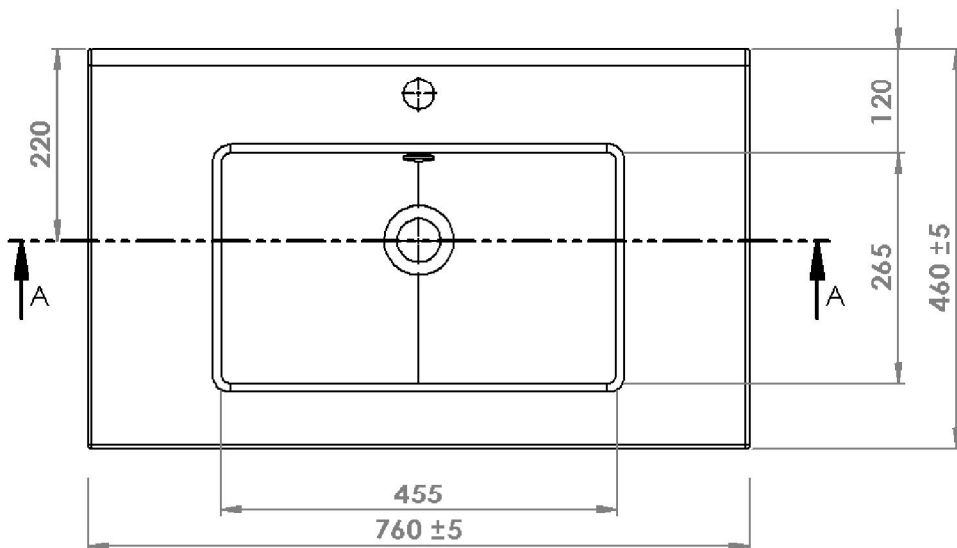

SPECIFICATION SHEET

Citi 750 Wall Hung 2 Drawer Vanity

(see page 2 for the basin)

Product: Citi 750 Wall Hung 2 Drawer Vanity
 Vanity Size: H670 X W750 X D465
 Cabinet Size: H650 X W740 X D455
 Material: Moisture resistant MRF
 Colour / Code:

*Disclaimer: Measurements are nominal. Tapware & Wastes are for display only.
 Actual product colours may vary from colours shown on different monitor.

SPECIFICATION SHEET

Standard 750 Basin

SECTION A-A

Product:	Standard 750 Basin
Code:	4220
Basin Size:	W760 (±5) X D465 (±5)
Material:	Vitreous China

*Disclaimer: Measurements are nominal. Tapware & Wastes are for display only.

@ 2016 Newtech. All rights reserved.