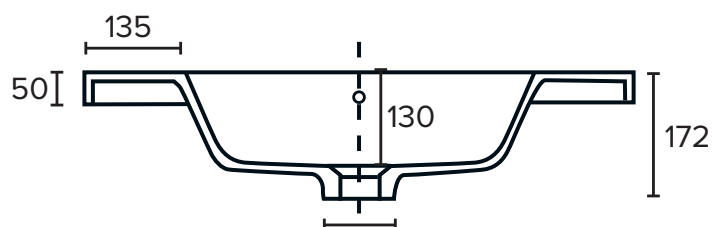

SPECIFICATION SHEET

**Citi 750 Wall Hung Vanity with Vasto Ari Basin**

(see page 2 for the basin)

Product:	Citi 750 Wall Hung Vanity					
Vanity Size:	H450 X W750 X D465					
Cabinet Size:	H400 X W740 X D455					
Material:	Moisture resistant MRF					
Colour / Code:	3200VA	3200ROVA	3200RWVA	3200CVA	3200HOVA	3200SWVA
						
	Gloss White	Ridge Oak	Raft Wood	Cider	Hickory Oak	Smoked Walnut

\*Disclaimer: Measurements are nominal. Tapware &Wastes are for display only.  
 Actual product colours may vary from colours shown on different monitor.

SPECIFICATION SHEET

**Vasto Ari 750 Basin**

requires a Ø32mm waste

Product: 750 Vasto Ari Basin  
Code: VA75050  
Basin Size: H50 x W750 x D465  
Material: Stonecast