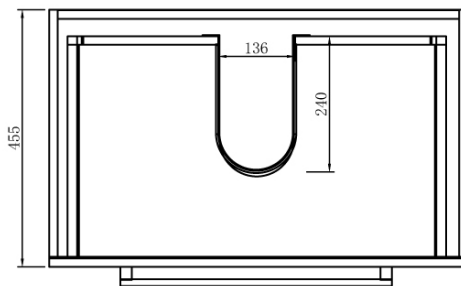

SPECIFICATION SHEET

**Citi 750 Wall Hung Vanity with Vasto Ari Basin**

(see page 2 for the basin)

Product:	Citi 750 Wall Hung Vanity					
Vanity Size:	H450 X W750 X D465					
Cabinet Size:	H400 X W740 X D455					
Material:	Moisture resistant MRF					
Colour / Code:	3200VA	3200ROVA	3200RWVA	3200CVA	3200HOVA	3200SWVA
						
	Gloss White	Ridge Oak	Raft Wood	Cider	Hickory Oak	Smoked Walnut

\*Disclaimer: Measurements are nominal. Tapware &Wastes are for display only.  
 Actual product colours may vary from colours shown on different monitor.

SPECIFICATION SHEET

**Vasto Ari 750 Basin**

requires a Ø32mm waste

Product: 750 Vasto Ari Basin  
Code: VA75050  
Basin Size: H50 x W750 x D465  
Material: Stonecast