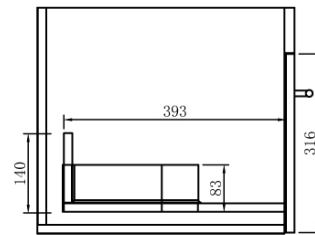

SPECIFICATION SHEET

**Citi 750 Wall Hung Vanity with Vasto Ari Basin**

(see page 2 for the basin)

Product:	Citi 750 Wall Hung Vanity					
Vanity Size:	H450 X W750 X D465					
Cabinet Size:	H400 X W740 X D455					
Material:	Moisture resistant MRF					
Colour / Code:	3200VA	3200ROVA	3200RWVA	3200CVA	3200HOVA	3200SWVA
						
	Gloss White	Ridge Oak	Raft Wood	Cider	Hickory Oak	Smoked Walnut

\*Disclaimer: Measurements are nominal. Tapware &Wastes are for display only.  
 Actual product colours may vary from colours shown on different monitor.

SPECIFICATION SHEET

**Vasto Ari 750 Basin**

requires a Ø32mm waste

Product: 750 Vasto Ari Basin  
Code: VA75050  
Basin Size: H50 x W750 x D465  
Material: Stonecast