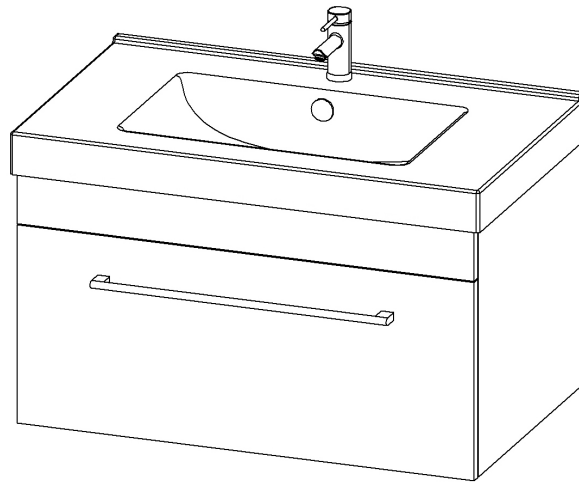

SPECIFICATION SHEET

**Citi 750 Wall Hung Vanity with Vasto Ari Basin**

(see page 2 for the basin)

Product:	Citi 750 Wall Hung Vanity					
Vanity Size:	H450 X W750 X D465					
Cabinet Size:	H400 X W740 X D455					
Material:	Moisture resistant MRF					
Colour / Code:	3200VA	3200ROVA	3200RWVA	3200CVA	3200HOVA	3200SWVA
						
	Gloss White	Ridge Oak	Raft Wood	Cider	Hickory Oak	Smoked Walnut

\*Disclaimer: Measurements are nominal. Tapware &Wastes are for display only.  
 Actual product colours may vary from colours shown on different monitor.

SPECIFICATION SHEET

**Vasto Ari 750 Basin**

requires a Ø32mm waste

Product: 750 Vasto Ari Basin  
Code: VA75050  
Basin Size: H50 x W750 x D465  
Material: Stonecast