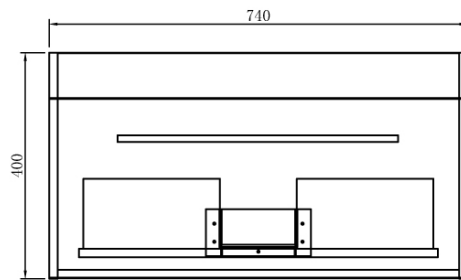

SPECIFICATION SHEET

**Citi 750 Wall Hung Vanity with Vasto Ari Basin**

(see page 2 for the basin)

Product:	Citi 750 Wall Hung Vanity					
Vanity Size:	H450 X W750 X D465					
Cabinet Size:	H400 X W740 X D455					
Material:	Moisture resistant MRF					
Colour / Code:	3200VA	3200ROVA	3200RWVA	3200CVA	3200HOVA	3200SWVA
						
	Gloss White	Ridge Oak	Raft Wood	Cider	Hickory Oak	Smoked Walnut

\*Disclaimer: Measurements are nominal. Tapware &Wastes are for display only.  
 Actual product colours may vary from colours shown on different monitor.

SPECIFICATION SHEET

**Vasto Ari 750 Basin**

requires a Ø32mm waste

Product: 750 Vasto Ari Basin  
Code: VA75050  
Basin Size: H50 x W750 x D465  
Material: Stonecast