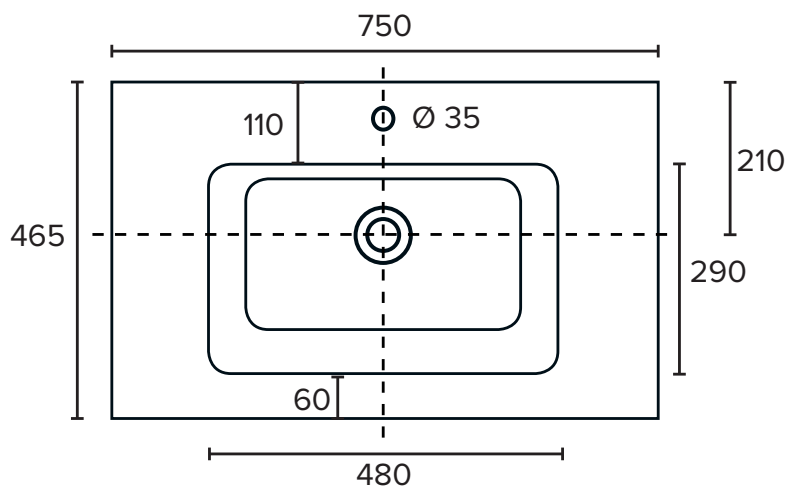

SPECIFICATION SHEET

**Citi 750 Wall Hung Vanity with Vasto Ari Basin**

(see page 2 for the basin)

Product:	Citi 750 Wall Hung Vanity					
Vanity Size:	H450 X W750 X D465					
Cabinet Size:	H400 X W740 X D455					
Material:	Moisture resistant MRF					
Colour / Code:	3200VA	3200ROVA	3200RWVA	3200CVA	3200HOVA	3200SWVA
						
	Gloss White	Ridge Oak	Raft Wood	Cider	Hickory Oak	Smoked Walnut

\*Disclaimer: Measurements are nominal. Tapware &Wastes are for display only.  
 Actual product colours may vary from colours shown on different monitor.

SPECIFICATION SHEET

**Vasto Ari 750 Basin**

requires a Ø32mm waste

Product: 750 Vasto Ari Basin  
Code: VA75050  
Basin Size: H50 x W750 x D465  
Material: Stonecast