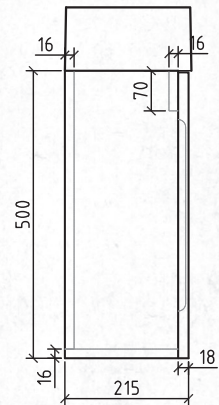

WALL HUNG 400MM 1 DOOR

(7)723257 | W 395mm, H 610mm, D 215mm
Glossy White

FEATURES

- Easy-install Wall Hung
- High Strength Polymarble Top
- High Density PVC & HDF Cabinet
- PVC Thermofoiled Finish
- Soft-close Hinges
- One Tap Hole