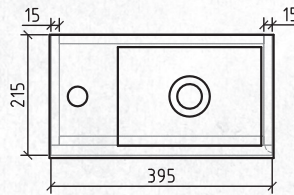

WALL HUNG 400MM 1 DOOR

(7)723257 | W 395mm, H 610mm, D 215mm
Glossy White

FEATURES

- Easy-install Wall Hung
- High Strength Polymarble Top
- High Density PVC & HDF Cabinet
- PVC Thermofoiled Finish
- Soft-close Hinges
- One Tap Hole