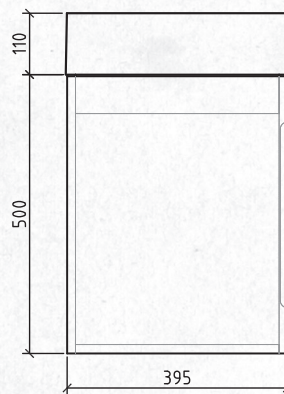

WALL HUNG 400MM 1 DOOR

(7)723257 | W 395mm, H 610mm, D 215mm
Glossy White

FEATURES

- Easy-install Wall Hung
- High Strength Polymarble Top
- High Density PVC & HDF Cabinet
- PVC Thermofoiled Finish
- Soft-close Hinges
- One Tap Hole