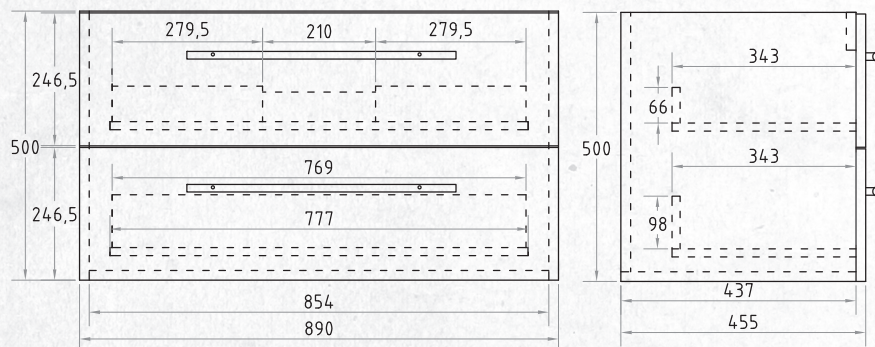

WALL HUNG 900MM 2DRW

W 890mm, H 500mm, D 455mm
Two drawer

FINISH CODE
White Gloss **(7)696185**

OTHER FINISHES AVAILABLE

Black Walnut
(7)716615

Snafell
(7)720332

Black handles also available separately (7)721763

SPECIFICATION

TAPWARE AND ACCESSORIES NOT INCLUDED