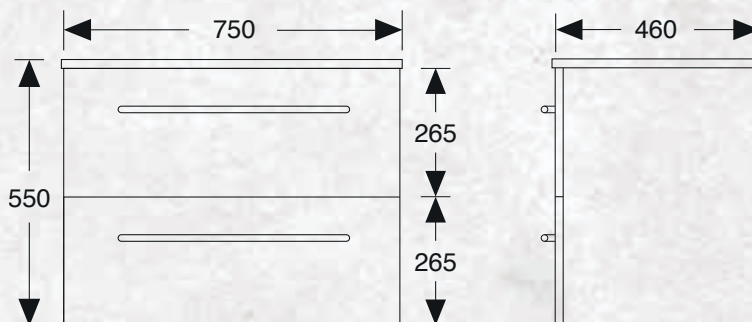

WALL HUNG 750MM 2DRW

W 750mm, H 550mm, D 460mm  
Two drawer

FINISH            CODE  
**White Gloss**    **(7)696182**

OTHER FINISHES AVAILABLE

Black Walnut  
(7)716614

## SPECIFICATION

TAPWARE AND ACCESSORIES NOT INCLUDED