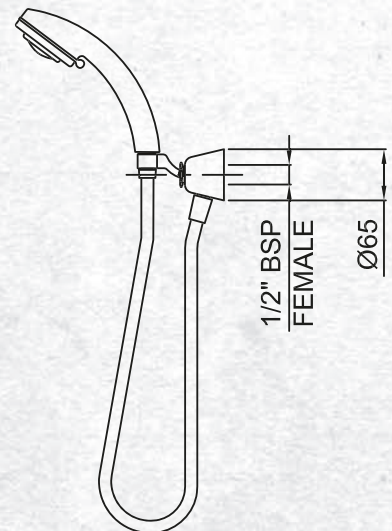

ARMADA TAPWARE

Armada's clean, sculptured lines create a timeless, classic tapware design. Available for basin, bath, sink and shower in mains pressure only, Armada sets the scene for today's modern ceramic disc tapware.

BRACKET SHOWER
(7)652151

FEATURES

- Three function shower head on flexible hose
- Mounted on ball-joint adjustable wall bracket
- Mains pressure only

- WELS 3 ★9 lpm