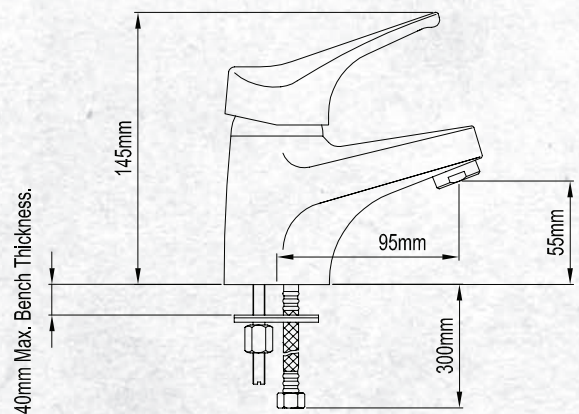

ARMADA TAPWARE

Armada's clean, sculptured lines create a timeless, classic tapware design. Available for basin, bath, sink and shower in mains pressure only, Armada sets the scene for today's modern ceramic disc tapware.

BASIN MIXER
(7)563583

FEATURES

- Coloured temperature indicator
- 40mm body
- Brass construction
- Chrome finish
- Mains pressure only

- WELS 4 ★7.5 Imp