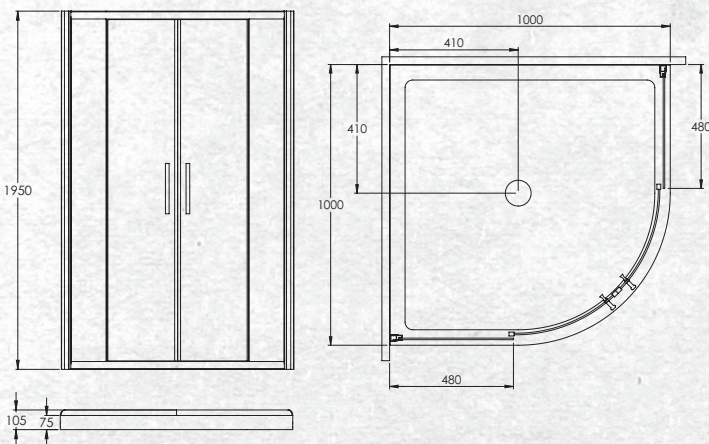

## SPECIFICATION

- European Senosan wall liner – coated with antibac hygienic surface
- EnduroShield pre-coated glass – EnduroShield protects against staining, build-up and etching caused by soap scum, lime scale, dirt, grime, salt and chlorine spray
- White powder coated and metallic anodised
- 6mm toughened safety glass meeting all NZ standards
- Tray: Fibreglass reinforced acrylic with a 30mm upstand
- Includes an easy clean shower waste and adhesive & sealant pack
- Showers suitable for both tiled and acrylic walls
- 5 year warranty
- Double rollers on sliding door
- Quick release roller system
- 1950mm door height
- Aluminium magnet seals