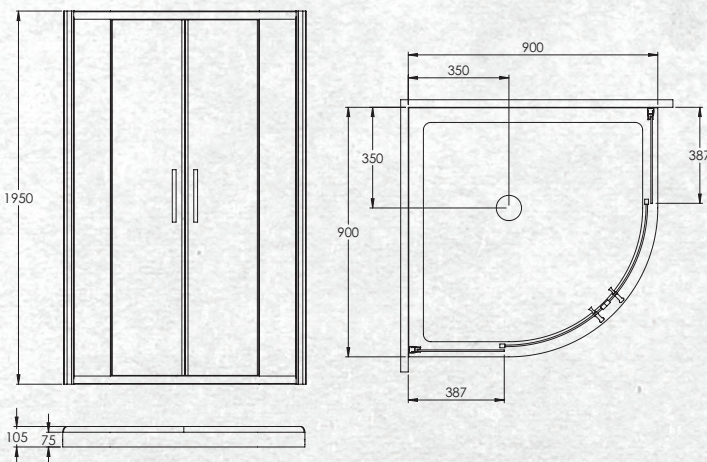

BRIGHTON CURVED 900 X 900MM

Side Moulded Wall

FLAT LINER	WHITE	CHROME
900 x 900 Raymor curved	(7)696762	(7)696763
SIDE MOULDED WALL	WHITE	CHROME
900 x 900 Raymor curved	(7)696764	(7)696765
CORNER MOULDED WALL	WHITE	CHROME
900 x 900 Raymor curved	(7)696767	(7)696768

FINISHES

White

Chrome

SPECIFICATION

- European Senosan wall liner – coated with antibac hygienic surface
- EnduroShield pre-coated glass – EnduroShield protects against staining, build-up and etching caused by soap scum, lime scale, dirt, grime, salt and chlorine spray
- White powder coated and metallic anodised
- 6mm toughened safety glass meeting all NZ standards
- Tray: Fibreglass reinforced acrylic with a 30mm upstand
- Includes an easy clean shower waste and adhesive & sealant pack
- Showers suitable for both tiled and acrylic walls
- 5 year warranty
- Double rollers on sliding door
- Quick release roller system
- 1950mm door height
- Aluminium magnet seals