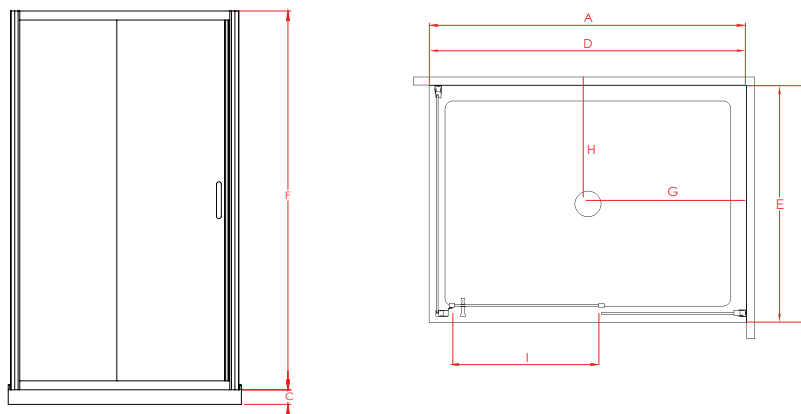

BRIGHTON

2-SIDED

Enhance your Kiwi bathroom with the Raymor Brighton Shower. Featuring EnduroShield pre-coated glass for superb resistance against staining, build-up, and etching from soap scum, limescale, dirt, grime, salt, and chlorine spray. This shower boasts a 1950mm high screen, 6mm toughened safety glass, and a stainless-steel pivot block for durability.

1200x900mm Slider Side Mould Liner RH White

SKU: 696747

Features & Benefits

- 6mm Safety Glass (AS/NZS 2208)
- Chrome, White or Black Frame Available
- Pre-coated with Enduroshield for easy cleaning
- 1950mm High Door and Returns
- 65mm High Profile Acrylic Tray with Offset Waste Options Available
- Flat, Side or Corner Mould Liner Options

SPECIFICATIONS

DOOR x RETURN	TRAY			DOOR SET*			WASTE		OPENING DOOR
	A	B	C	D (± 6)	E (± 6)	F	G	H	I
1200x900mm Slider	1200	900	65	1165	865	1950	450	600	480