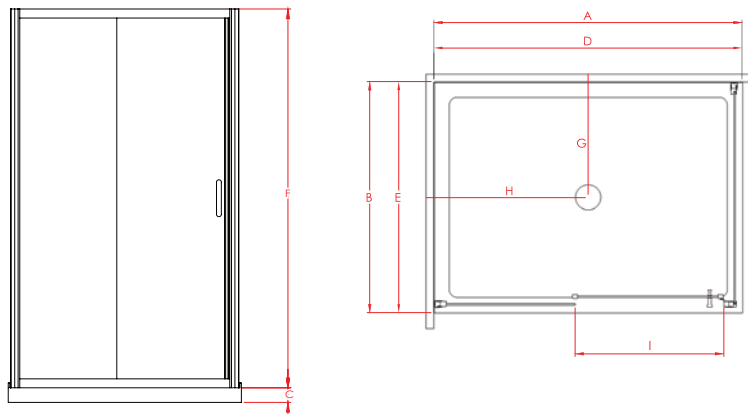

1200x900mm Slider Side Mould Liner LH White

SKU: 696746

Features & Benefits

- 6mm Safety Glass (AS/NZS 2208)
- Chrome, White or Black Frame Available
- Pre-coated with Enduroshield for easy cleaning
- 1950mm High Door and Returns
- 65mm High Profile Acrylic Tray with Offset Waste Options Available
- Flat, Side or Corner Mould Liner Options

SPECIFICATIONS

DOOR x RETURN	TRAY			DOOR SET*			WASTE		OPENING DOOR
	A	B	C	D (± 6)	E (± 6)	F	G	H	I
1200x900mm Slider	1200	900	65	1165	865	1950	450	600	480