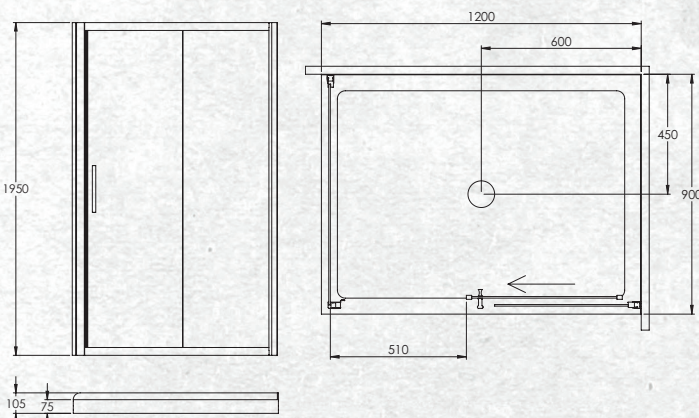

BRIGHTON SLIDER (RIGHT)
1200 X 900MM

Side Moulded Wall

FLAT LINER	WHITE	CHROME
1200 x 900 Raymor slider right	(7)696742	(7)696744
SIDE MOULDED WALL	WHITE	CHROME
1200 x 900 Raymor slider right	(7)696747	(7)696749
CORNER MOULDED WALL	WHITE	CHROME
1200 x 900 Raymor slider right	(7)696751	(7)696754

FINISHES

White

Chrome

SPECIFICATION

- European Senosan wall liner – coated with antibac hygienic surface
- EnduroShield pre-coated glass – EnduroShield protects against staining, build-up and etching caused by soap scum, lime scale, dirt, grime, salt and chlorine spray
- White powder coated and metallic anodised
- 6mm toughened safety glass meeting all NZ standards
- Tray: Fibreglass reinforced acrylic with a 30mm upstand
- Includes an easy clean shower waste and adhesive & sealant pack
- Showers suitable for both tiled and acrylic walls
- 5 year warranty
- Space saver (no opening door)
- Double rollers on sliding door
- 1950mm door height
- Aluminium magnet seals