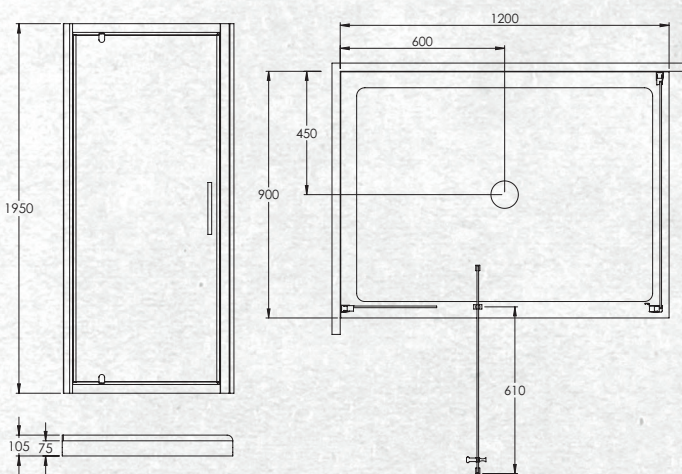

BRIGHTON SQUARE, TWO SIDED (RIGHT)
1200 X 900MM

Side Moulded Wall - 900 x 900mm image shown

FLAT LINER	WHITE	CHROME
1200 x 900 Raymor 2 sided Right	(7)696721	(7)696723
SIDE MOULDED WALL	WHITE	CHROME
1200 x 900 Raymor 2 sided Right	(7)696726	(7)696728
CORNER MOULDED WALL	WHITE	CHROME
1200 x 900 Raymor 2 sided Right	(7)696730	(7)696733

FINISHES

White

Chrome

SPECIFICATION

- European Senosan wall liner – coated with antibac hygienic surface
- EnduroShield pre-coated glass – EnduroShield protects against staining, build-up and etching caused by soap scum, lime scale, dirt, grime, salt and chlorine spray
- White powder coated and metallic anodised
- 6mm toughened safety glass meeting all NZ standards
- Tray: Fibreglass reinforced acrylic with a 30mm upstand
- Includes an easy clean shower waste and adhesive & sealant pack
- Showers suitable for both tiled and acrylic walls
- 5 year warranty
- Stainless steel pivot block
- Maximum width door openings
- 1950mm door height
- Aluminium magnet seals