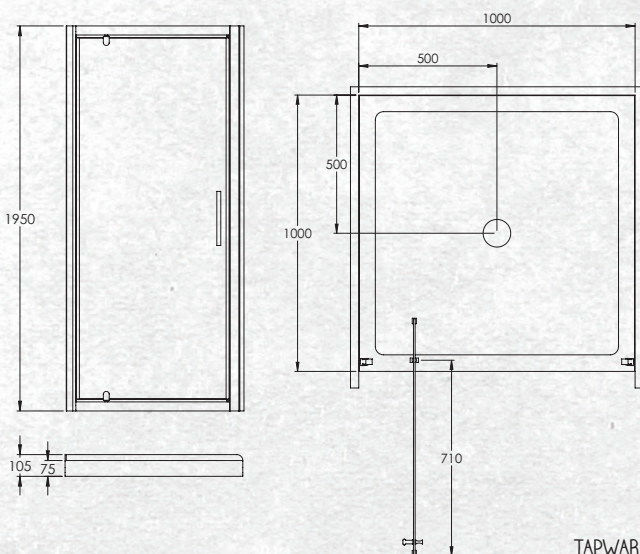

BRIGHTON SQUARE, THREE SIDED
1000 X 1000MM

Side Moulded Wall - two sided image shown

FLAT LINER	WHITE	CHROME
1000 x 1000 Raymor 3 sided	(7)696713	(7)696714
SIDE MOULDED WALL	WHITE	CHROME
1000 x 1000 Raymor 3 sided	(7)696715	(7)696716
CORNER MOULDED WALL	WHITE	CHROME
1000 x 1000 Raymor 3 sided	(7)696718	(7)696719

FINISHES

White

Chrome

SPECIFICATION

TAPWARE NOT INCLUDED

- European Senosan wall liner – coated with antibac hygienic surface
- EnduroShield pre-coated glass – EnduroShield protects against staining, build-up and etching caused by soap scum, lime scale, dirt, grime, salt and chlorine spray
- White powder coated and metallic anodised
- 6mm toughened safety glass meeting all NZ standards
- Tray: Fibreglass reinforced acrylic with a 30mm upstand
- Includes an easy clean shower waste and adhesive & sealant pack
- Showers suitable for both tiled and acrylic walls
- 5 year warranty
- Stainless steel pivot block
- Maximum width door openings
- 1950mm door height
- Aluminium magnet seals