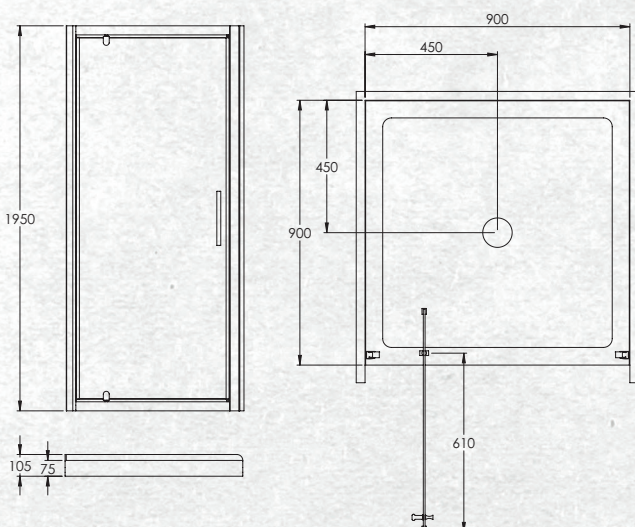

BRIGHTON SQUARE, THREE SIDED
900 X 900MM

Side Moulded Wall - two sided image shown

FLAT LINER	WHITE	CHROME
900 x 900 Raymor 3 sided	(7)696699	(7)696700
SIDE MOULDED WALL	WHITE	CHROME
900 x 900 Raymor 3 sided	(7)696701	(7)696702
CORNER MOULDED WALL	WHITE	CHROME
900 x 900 Raymor 3 sided	(7)696704	(7)696705

FINISHES

White

Chrome

SPECIFICATION

- European Senosan wall liner – coated with antibac hygienic surface
- EnduroShield pre-coated glass – EnduroShield protects against staining, build-up and etching caused by soap scum, lime scale, dirt, grime, salt and chlorine spray
- White powder coated and metallic anodised
- 6mm toughened safety glass meeting all NZ standards
- Tray: Fibreglass reinforced acrylic with a 30mm upstand
- Includes an easy clean shower waste and adhesive & sealant pack
- Showers suitable for both tiled and acrylic walls
- 5 year warranty
- Stainless steel pivot block
- Maximum width door openings
- 1950mm door height
- Aluminium magnet seals