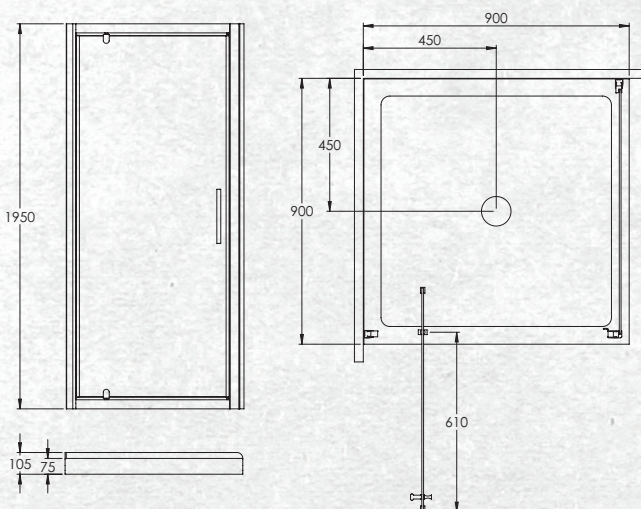

BRIGHTON SQUARE, TWO SIDED  
900 X 900MM

Side Moulded Wall

FLAT LINER	WHITE	CHROME
900 x 900 Raymor 2 sided	7)696692	(7)696694
SIDE MOULDED WALL	WHITE	CHROME
900 x 900 Raymor 2 sided	(7)696695	(7)696696
CORNER MOULDED WALL	WHITE	CHROME
900 x 900 Raymor 2 sided	(7)696697	(7)696698

## SPECIFICATION

- European Senosan wall liner – coated with antibac hygienic surface
- EnduroShield pre-coated glass – EnduroShield protects against staining, build-up and etching caused by soap scum, lime scale, dirt, grime, salt and chlorine spray
- White powder coated and metallic anodised
- 6mm toughened safety glass meeting all NZ standards
- Tray: Fibreglass reinforced acrylic with a 30mm upstand
- Includes an easy clean shower waste and adhesive & sealant pack
- Showers suitable for both tiled and acrylic walls
- 5 year warranty
- Stainless steel pivot block
- Maximum width door openings
- 1950mm door height
- Aluminium magnet seals