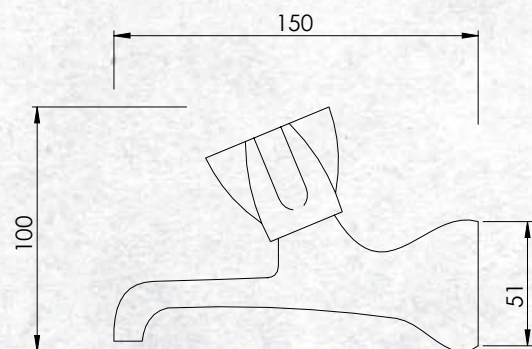

BATHROOMWARE
FOR REAL KIWIS
Raymor

AXIS TAPWARE

With a modern twist on a cult classic the Raymor Axis Range will compliment any traditional kiwi home. With solid brass construction and NZ assembly it will endure the test of time. Available in Basin, Bath, Sink & Laundry Tap.

BATH TAP 20MM (PAIR)
(7)710461

FEATURES

- NZ assembled and tested
- Solid one-piece brass mechanism ensures the highest quality and best performance
- Non-rising spindle
- Suitable for use with all water pressures >35kpa
- WELS 0 ★