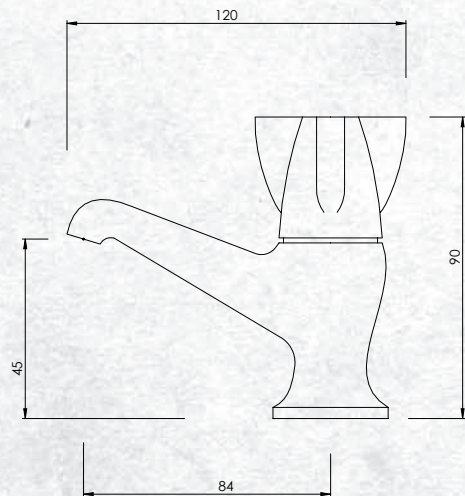

BATHROOMWARE
FOR REAL KIWIS
Raymor

AXIS TAPWARE

With a modern twist on a cult classic the Raymor Axis Range will compliment any traditional kiwi home. With solid brass construction and NZ assembly it will endure the test of time. Available in Basin, Bath, Sink & Laundry Tap.

BASIN TAP (PAIR)
(7)710444

FEATURES

- NZ assembled and tested
- Solid one-piece brass mechanism ensures the highest quality and best performance
- Non-rising spindle
- Suitable for use with all water pressures > 35kpa
- WELS 1 ★