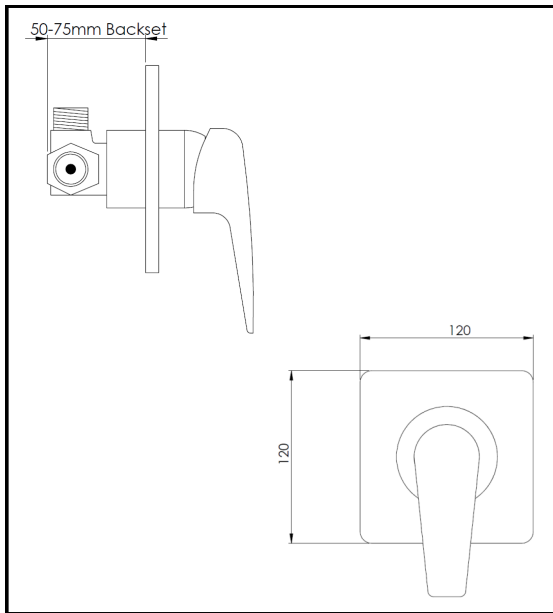

Saluto

Shower Mixer 40

Suitable all pressures

Recommended Pressure
Operational Range:
Minimum: 35 kPa
Recommended: 600 kPa
Never to Exceed: 1000 kPa
Maximum Operating
Temperature: 70°C

Code:	SA SHM40
Finish:	Chrome
Faceplate dimensions:	120 x 120mm
Barrel diameter:	46mm
Backset: (mounting board to front of lining)	
Minimum:	50mm
Maximum:	75mm
Installation Hole Diameter:	
Minimum:	Width: 70mm Height: 80mm
Inlets:	1/2" BSP Male
Outlets: Upper:	1/2" BSP Male
Cartridge:	Mondo 40K Flat Base
WELS:	No rating required