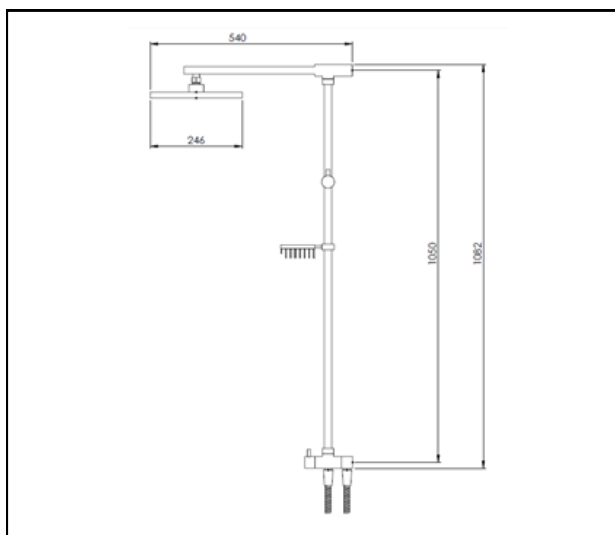

Handshowers

All measurements are nominal

Oblio Renova Single Spray Handshower Set Twin Hose

Mains pressure only

Recommended Pressure
Operational Range:
Minimum: 150 kPa
Recommended: 600 kPa
Never to Exceed: 1000 kPa
Maximum Operating
Temperature: 70°C

Code:	OB RENOVA
Finish:	Chrome
Rail:	Round Length: 1082mm Chrome plated brass Clamp: Twist to lock
Optional extra extension:	Adds 400mm to rail (not included in drawing)
End posts:	Round 32mm diameter
Rain head:	Size: 240mm x 240mm
Shower head:	Single spray Standard spray pattern
Spray Hose Construction:	Metal wide bore Length: 1.5m
Wall elbow:	Luxury
Soap dish:	Brass with chrome finish
WELS: Mains pressure	3 Star
Flow rates	9 l/min with P.C.W. fitted
Low/unequal	N/A