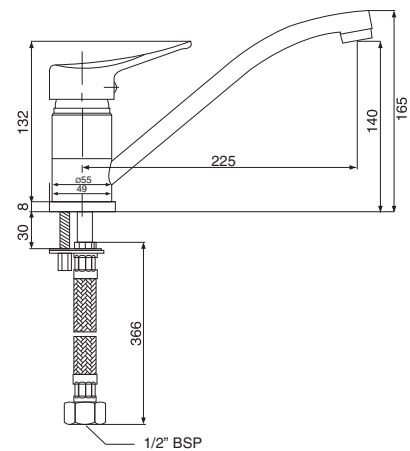

## AVON TAPWARE

The Raymor Avon range is assembled and tested in New Zealand and takes a modern slant on classic design creating a wide appeal for all home decors. It's available in basin, bath, sink and shower tapware. Complemented with its European cartridge, Avon is a perfect match for any renovation.

### FEATURES

- Solid brass construction, wide bore hot hose
- Spout reach 225mm
- Suitable for all pressures, min 35kPa
- European cartridge
- *WELS 3★ 9 lpm (mains)*
- *WELS 3★ 9 lpm (low)*