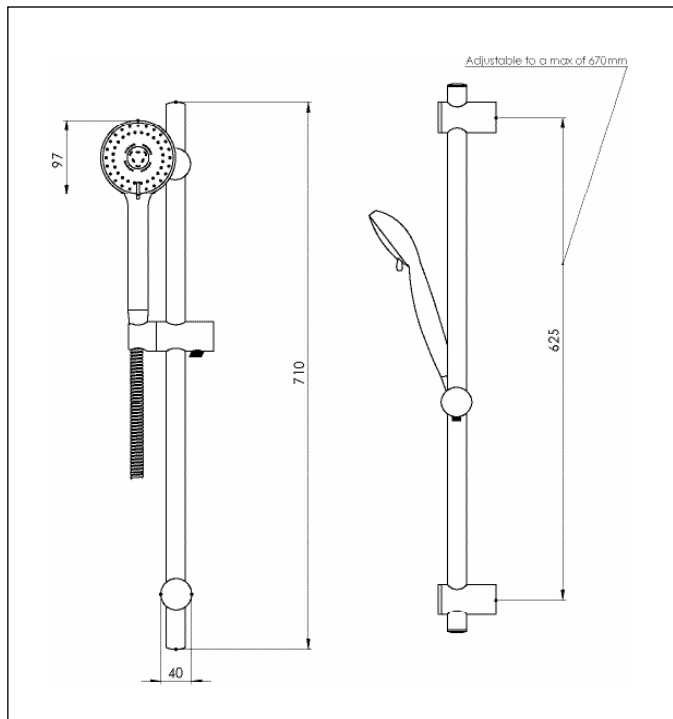

Handshowers

All measurements are nominal

Ajusto Multispray Handshower Set

Code:	AJ MSHSS
Finish:	Chrome
Rail:	Chrome plated brass
Clamp:	Press to release
Length:	710mm
Centre to Centre	Adjustable to a maximum of 670mm
Spray Hose Construction:	Metal wide bore
Internal Diameter:	9.5mm
Length:	1.5m
End Posts:	Dia. 40mm
Head:	Multi spray - rub clean
Spray pattern at head:	Dia. 90mm
Spray pattern at 1/2 metre:	Dia. 150mm
Minimum flow required:	7 ℓ/min
Spray function:	Standard spray, pulsating, aerated (plus a combination of pulsating and standard or aerated and standard).
Wall elbow:	Luxury
Soap dish:	Metalised ABS
WELS:	Mains pressure 3 Star Flow rates 9 ℓ/min with P.C.W. fitted
	Low/unequal N/A Max flow @ 35kPa 4 ℓ/min