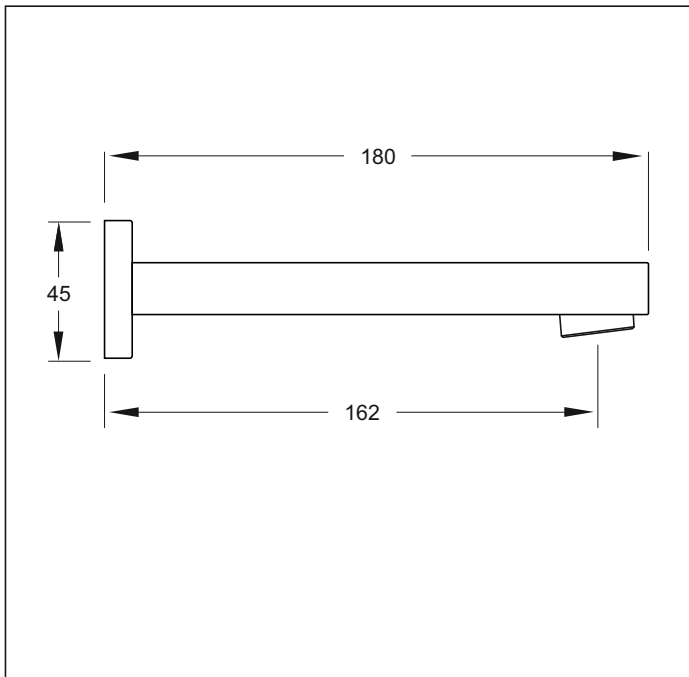

## Mini Bath Spout

**Code: KD BSMINI**

**Finish:** Chrome

**Spout:** Chromed cast brass Fixed

**Water Inlet:** 1/2" BSP Male 13mm long via spigot connection

**Water Outlet:** Aerator standard size

**Base Footprint:** 45mm high  
75mm wide

**Mounting:** Installation hole diameter: Minimum: 27mm  
Maximum: 36mm

**Note:** Mains pressure only as water inlet is via a 7mm diameter hole