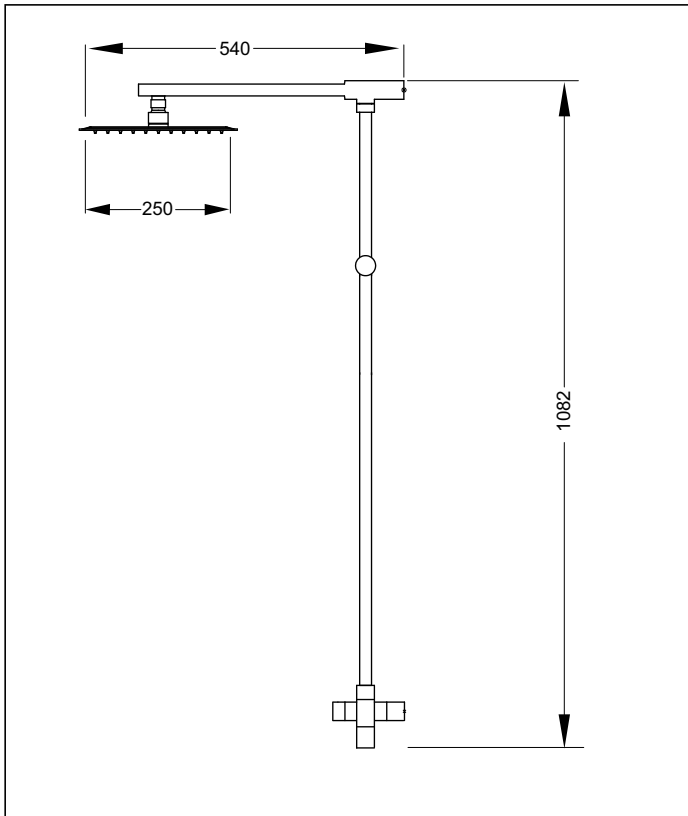

## Centre Single Spray Handshower Set

**End posts:** Round 32mm diameter

**Rain head:** Size: 250mm x 250mm

**Shower head:** Single spray

Standard spray pattern

**Spray Hose Construction:** Metal narrow bore

Length: 1.5m

**Wall elbow:** Luxury