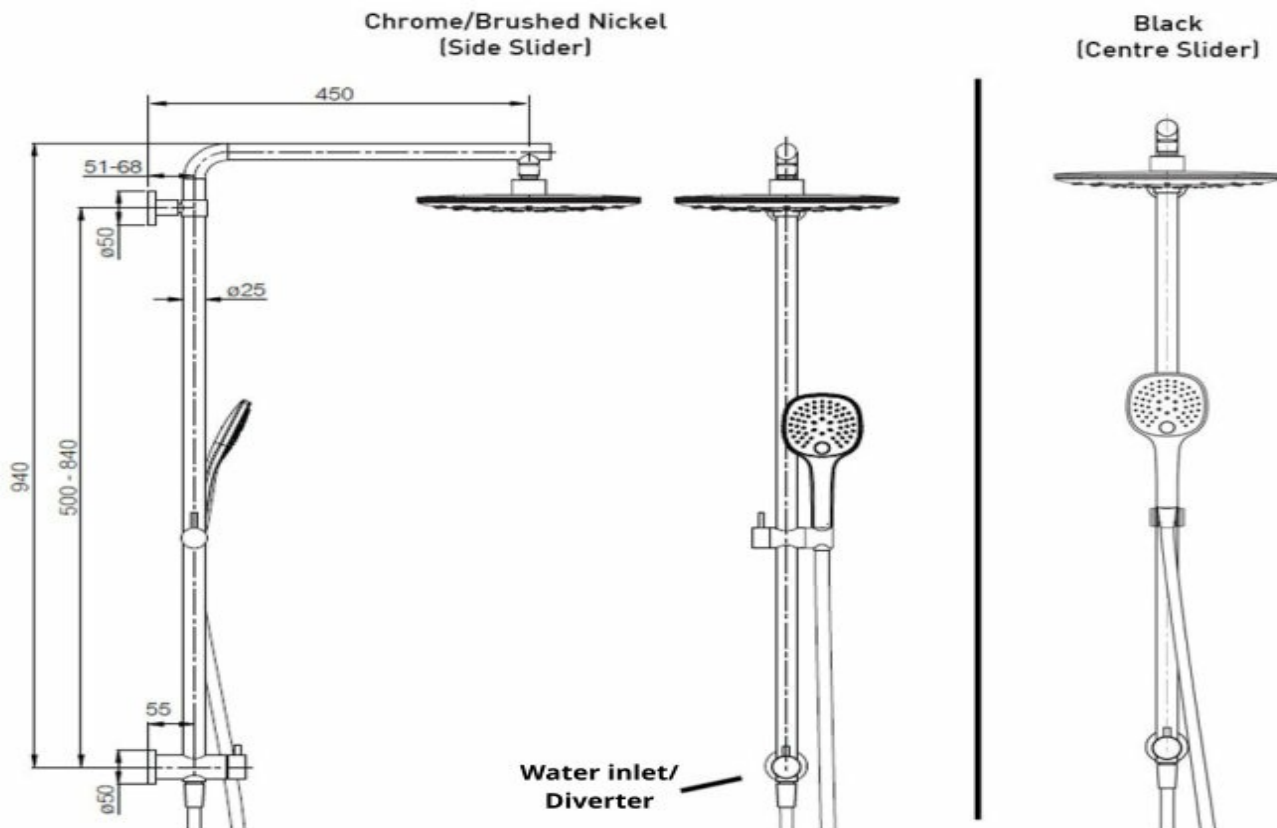

SPLASH PLUS SQUARE/ION COLUMN SHOWER 3FCT - BRUSHED NICKEL

ELEMENTi

40333.04

\$1845

Residential/Light Commercial

Suitable for residential & light commercial use.

2

Guarantee

Adjustable Fixation

Ideal for renovations, many of our slide rails have adjustable fixings allowing you to fit existing fixings of the slide shower you are replacing.

Hardened Durable Finish

Black & Brushed Nickel Finishes involve a sprayed on Acrylic coating that is oven dried to produce the hardened durability finished product.

Hand piece

Includes 3 Function Hand piece.

Lever Slider

Chrome/Brushed Nickel: Single lever to adjust slider to adjust hand piece height.

Water Inlet

Bottom Water Inlet

Centre Slider

Black/Gun Metal: Adjustment slider that allows hand piece to be positioned centre of rail (not offset). Perfect for over the bath applications.

Smooth Hose

Smooth easy-clean hose with water tight seal and anti-twist feature.

Aquabella Check Valve

All Aquabella hand showers are fitted with a Neoperl Combined Check Valve and Flow Regulator – Neoperl Part Number 31.2015.1 in accordance with the New Zealand Building Code.