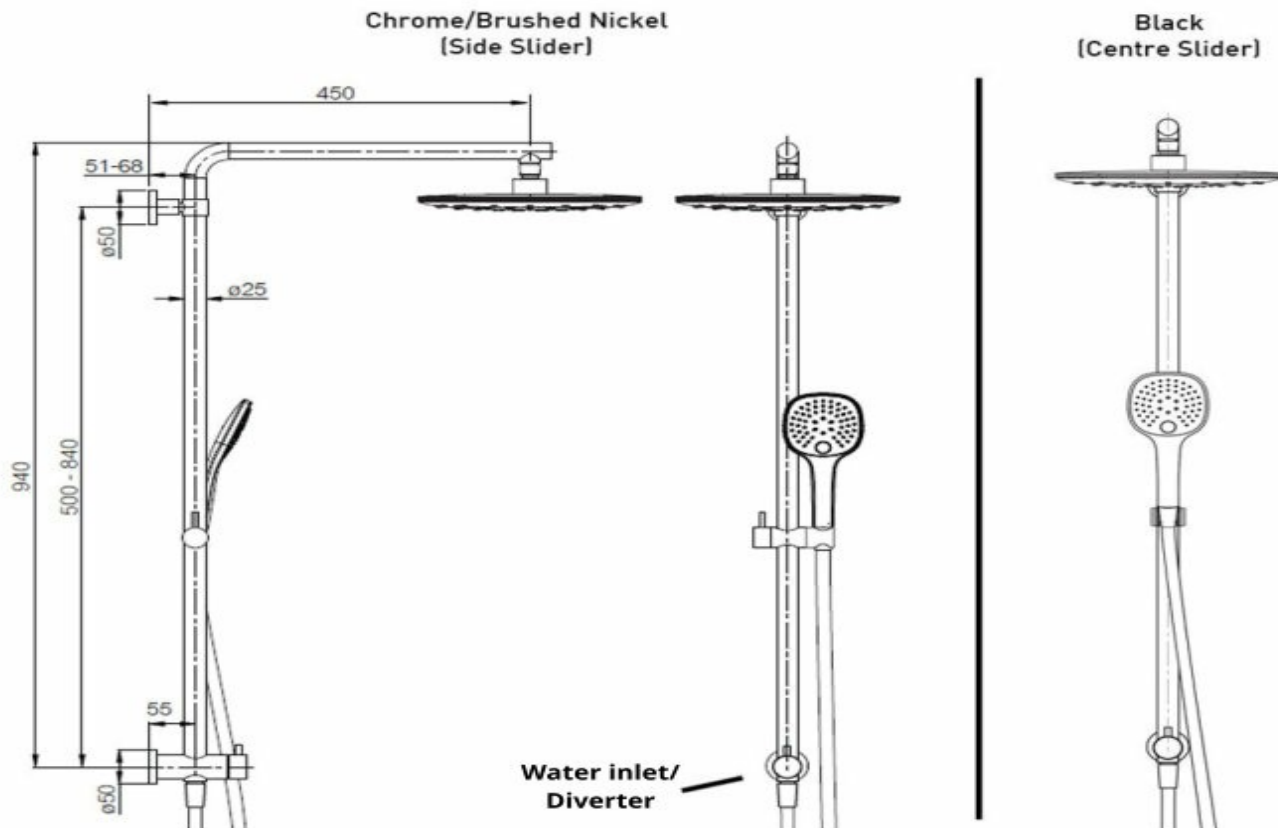

SPLASH PLUS SQUARE/ION COLUMN SHOWER 3FCT - CHROME

40333.02

\$1249

ELEMENTi

Residential/Light Commercial

Suitable for residential & light commercial use.

2

Guarantee

Adjustable Fixation

Ideal for renovations, many of our slide rails have adjustable fixings allowing you to fit existing fixings of the slide shower you are replacing.

Hardened Durable Finish

Black & Brushed Nickel Finishes involve a sprayed on Acrylic coating that is oven dried to produce the hardened durability finished product.

Hand piece

Includes 3 Function Hand piece.

Lever Slider

Chrome/Brushed Nickel: Single lever to adjust slider to adjust hand piece height.

Water Inlet

Bottom Water Inlet

Centre Slider

Black/Gun Metal: Adjustment slider that allows hand piece to be positioned centre of rail (not offset). Perfect for over the bath applications.

Smooth Hose

Smooth easy-clean hose with water tight seal and anti-twist feature.

Aquabella Check Valve

All Aquabella hand showers are fitted with a Neoperl Combined Check Valve and Flow Regulator – Neoperl Part Number 31.2015.1 in accordance with the New Zealand Building Code.