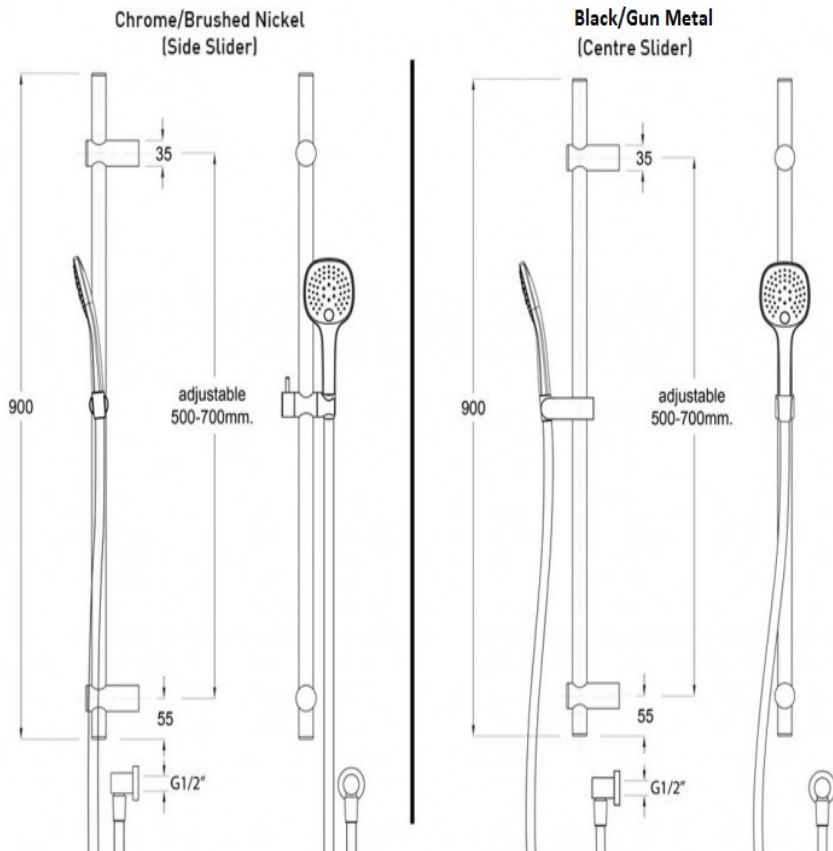

SPLASH PLUS SQUARE/ION SLIDE SHOWER 3FCT - BRUSHED NICKEL

ELEMENTi

40332.04

$559