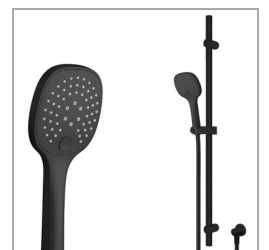

Flawless Finish

Advanced plating provides a durable surface with a long lasting finish

Adjustable Fixation

Ideal for renovations, many of our slide rails have adjustable fixings allowing you to fit existing fixings of the slide shower you are replacing.

Hardened Durable Finish

Black & Brushed Nickel Finishes involve a sprayed on Acrylic coating that is oven dried to produce the hardened durability finished product.

Wall Elbow

Water fed from separate elbow.

Hand piece

Includes 3 Function Hand piece.

Lever Slider

Chrome/Brushed Nickel: Single lever to adjust slider to adjust hand piece height.

Centre Slider

Black/Gun Metal: Adjustment slider that allows hand piece to be positioned centre of rail (not offset). Perfect for over the bath applications.

Smooth Hose

Smooth easy-clean hose with water tight seal and anti-twist feature.

Aquabella Check Valve

All Aquabella hand showers are fitted with a Neoperl Combined Check Valve and Flow Regulator – Neoperl Part Number 31.2015.1 in accordance with the New Zealand Building Code.