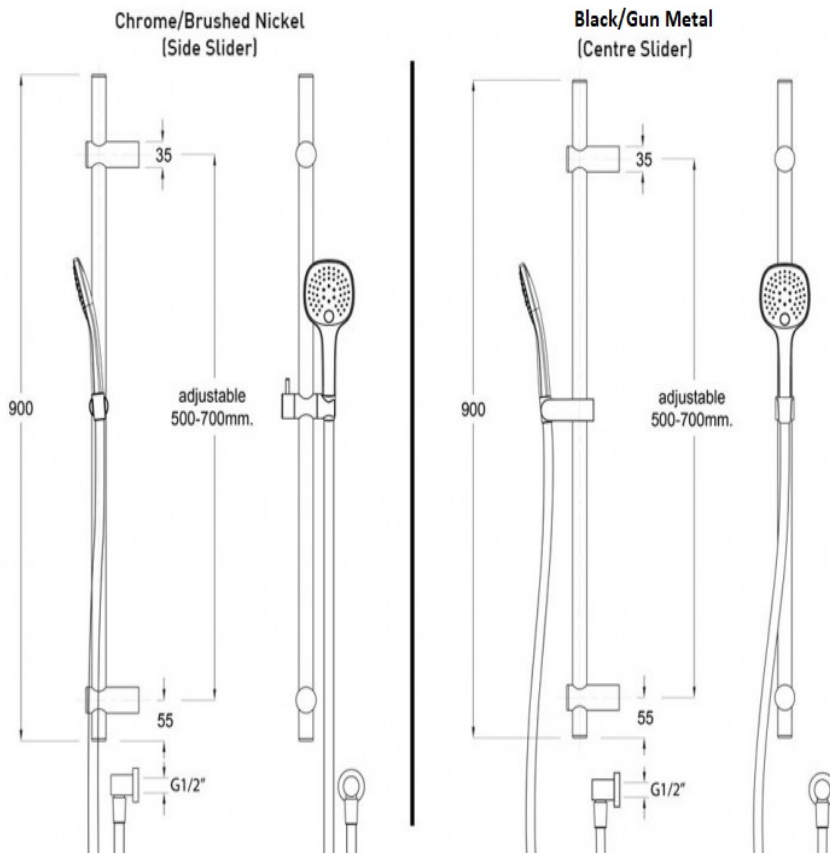

SPLASH PLUS SQUARE/ION SLIDE SHOWER 3FCT - BLACK

40332.13

$515

ELEMENTi