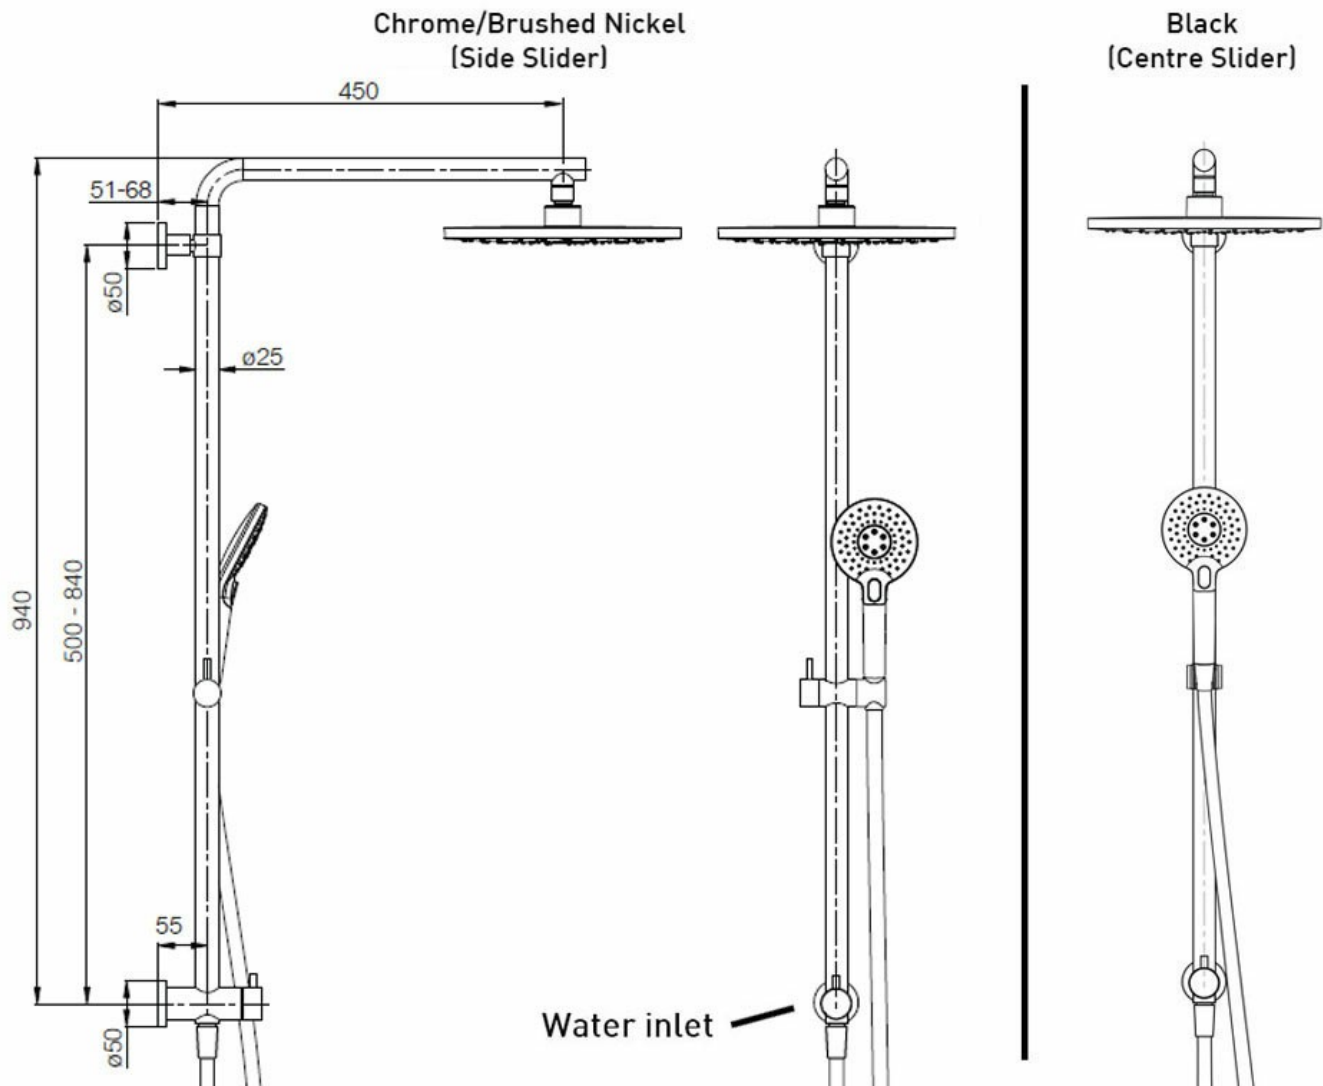

## SPLASH PLUS ROUND COLUMN SHOWER - BLACK

40361.13

\$1625

ELEMENTi

<b>2</b>	Guarantee	2 Year Guarantee on non-chrome finish
<b>5</b>	Guarantee	5 Year Guarantee
	4 Star WELS rating	7.5 litres per minute.
	Mains Pressure	Suitable for Mains Pressure.
	Flawless Finish	Advanced plating provides a durable surface with a long lasting finish
	Aqua Air Technology	Air injected water offers a better showering experience using up to 50% less water. The air and water mix provides superb flow performance that is both soft and invigorating.

**Adjustable Fixation**

Ideal for renovations, many of our slide rails have adjustable fixings allowing you to fit existing fixings of the slide shower you are replacing.

**Centre Slider**

Adjustment slider that allows hand piece to be positioned centre of rail (not offset). Perfect for over the bath applications.

**Aquabella Check Valve**

All Aquabella hand showers are fitted with a Neoperl Combined Check Valve and Flow Regulator – Neoperl Part Number 31.2015.1 in accordance with the New Zealand Building Code.

**Physical Vapor Deposition (PVD):  
Brushed Brass**

A thin metal-spray coating in the form of very thin layers is applied using PVD process with additional spray finish to achieve a dark color tone for Gun Metal finish.

For gorgeous design and clever engineering, look no further than the Splash Plus collection of showerheads, slide and column showers, designed to complement any bathroom environment.