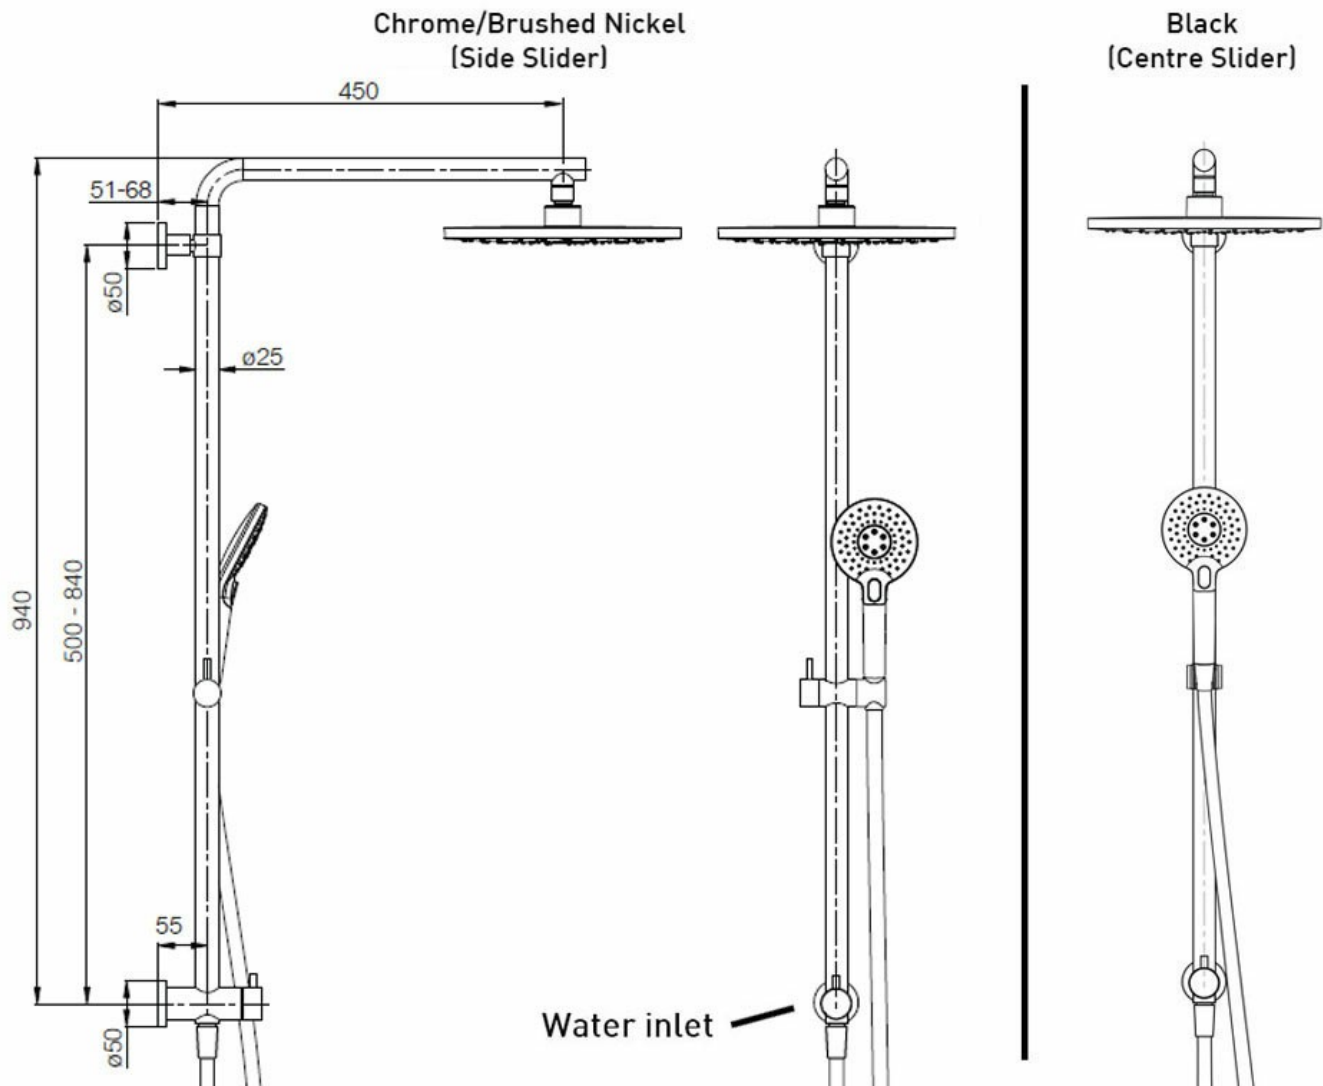

SPLASH PLUS ROUND COLUMN SHOWER - CHROME

40361.02

\$1399

ELEMENTi

2	Guarantee	2 Year Guarantee on non-chrome finish
5	Guarantee	5 Year Guarantee
	4 Star WELS rating	7.5 litres per minute.
	Mains Pressure	Suitable for Mains Pressure.
	Flawless Finish	Advanced plating provides a durable surface with a long lasting finish
	Aqua Air Technology	Air injected water offers a better showering experience using up to 50% less water. The air and water mix provides superb flow performance that is both soft and invigorating.

Adjustable Fixation

Ideal for renovations, many of our slide rails have adjustable fixings allowing you to fit existing fixings of the slide shower you are replacing.

Centre Slider

Adjustment slider that allows hand piece to be positioned centre of rail (not offset). Perfect for over the bath applications.

Aquabella Check Valve

All Aquabella hand showers are fitted with a Neoperl Combined Check Valve and Flow Regulator – Neoperl Part Number 31.2015.1 in accordance with the New Zealand Building Code.

**Physical Vapor Deposition (PVD):
Brushed Brass**

A thin metal-spray coating in the form of very thin layers is applied using PVD process with additional spray finish to achieve a dark color tone for Gun Metal finish.

For gorgeous design and clever engineering, look no further than the Splash Plus collection of showerheads, slide and column showers, designed to complement any bathroom environment.