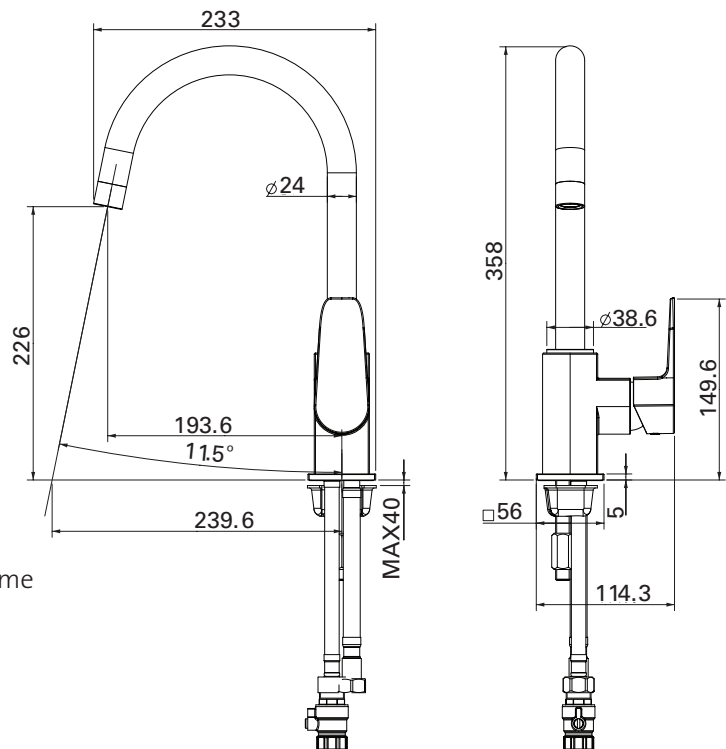

SINK MIXER (7)708723 Brushed Nickel*

OTHER FINISHES AVAILABLE
 (7)707648 Black* (7)686624 Polished Chrome

FEATURES

- Made from solid Brass construction with a brushed nickel finish
- Spout reach 193.6mm
- Suitable for all pressures, min 35kPa
- Low/Unequal Pressure WELs Rating 3★
- Low/Unequal Flow Rate - 8.2 L/min