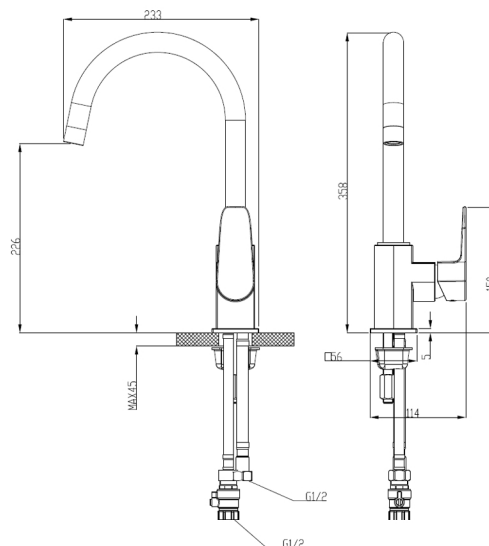

*Refer to www.adesso.co.nz for further details

WELS:

Low/Unequal Pressure - 7 STAR 4L/min
Mains Pressure - 6 STAR 5L/min

FINISHES:

CHROME

BRUSHED NICKEL

BLACK

SPECIFICATIONS: