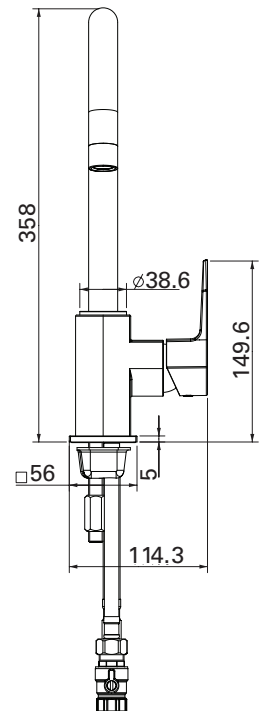

URBAN TAPWARE

Urban's classic European styling with square accents is suitable for all pressures (min 35Kpa) and comes with a 35 year drip free warranty. The basin and sink mixers are made of solid brass, and the shower mixers are brass.

SINK MIXER (7)686624 Polished Chrome

OTHER FINISHES AVAILABLE
 (7)707647 Black* (7)708723 Brushed Nickel*

FEATURES

- Made from solid Brass construction with a polished chrome finish
- Spout reach 193.6mm
- Suitable for all pressures, min 35kPa
- Low/Unequal Pressure WELs Rating 3★
- Low/Unequal Flow Rate - 8.2 L/min