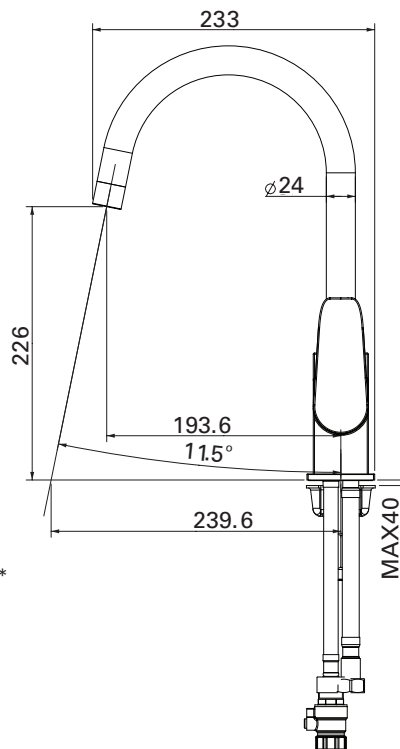

SINK MIXER (7)686624 Polished Chrome

OTHER FINISHES AVAILABLE
 (7)707647 Black* (7)708723 Brushed Nickel*

FEATURES

- Made from solid Brass construction with a polished chrome finish
- Spout reach 193.6mm
- Suitable for all pressures, min 35kPa
- Low/Unequal Pressure WELs Rating 3★
- Low/Unequal Flow Rate - 8.2 L/min