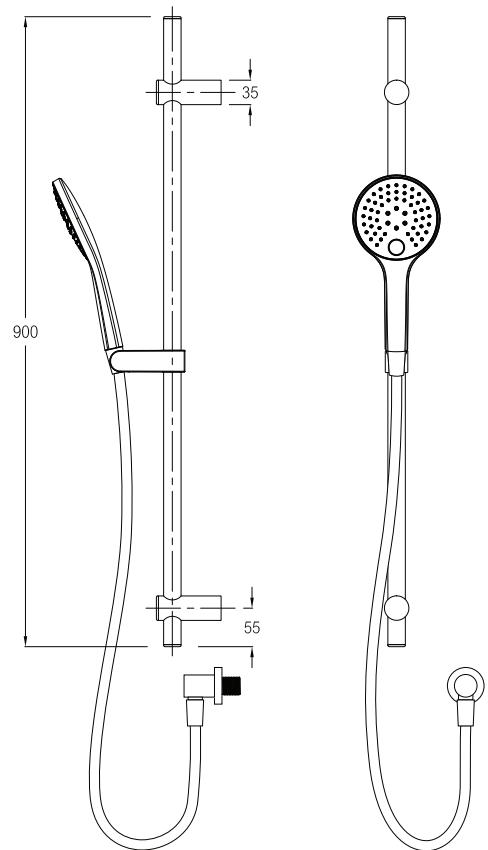

URBAN

Urban's classic European styling with square accents is suitable for mains pressure.

SLIDE SHOWER

(7)707649
Chrome

(7)713912
Brushed
Nickel

(7)707650
Black

(7)743480
Brushed
Brass

(7)743482
Gun Metal

FEATURES:

- 7-year Warranty on Chrome*
- 2-year Warranty on Colour*
- Mains Pressure Only
- 3-star/7 litres per minute*
- Available in 5 finishes: Chrome, Brushed Nickel, Black, Brushed Brass, Gun Metal