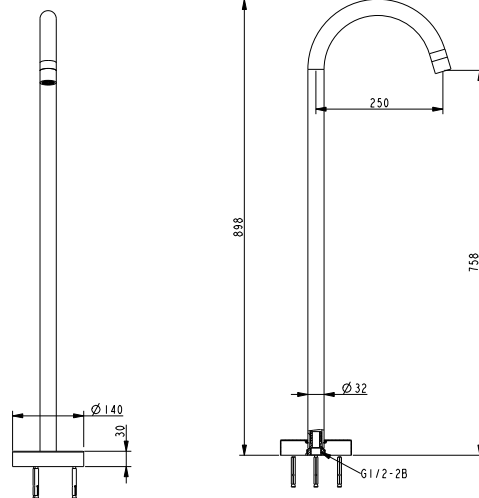

BATH SPOUT

With its classic square or round design, this range of floor-mounted bath spouts are perfect for any bathroom interior. Available in chrome and black finish and it comes with a 35-year warranty.

FLOOR MOUNTED BATH SPOUT (7)719125

FEATURES

- 5-year Warranty on Colour
- 35-year Warranty
- Black