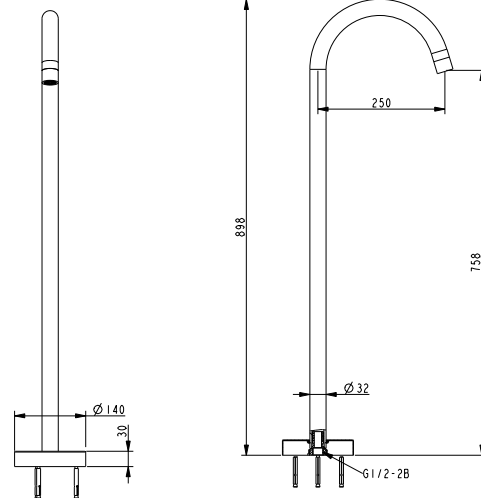

BATH SPOUT

With its classic square or round design, this range of floor-mounted bath spouts are perfect for any bathroom interior. Available in chrome and black finish and it comes with a 35-year warranty.

FLOOR MOUNTED BATH SPOUT (7)719124

FEATURES

- 35-year Warranty
- Chrome